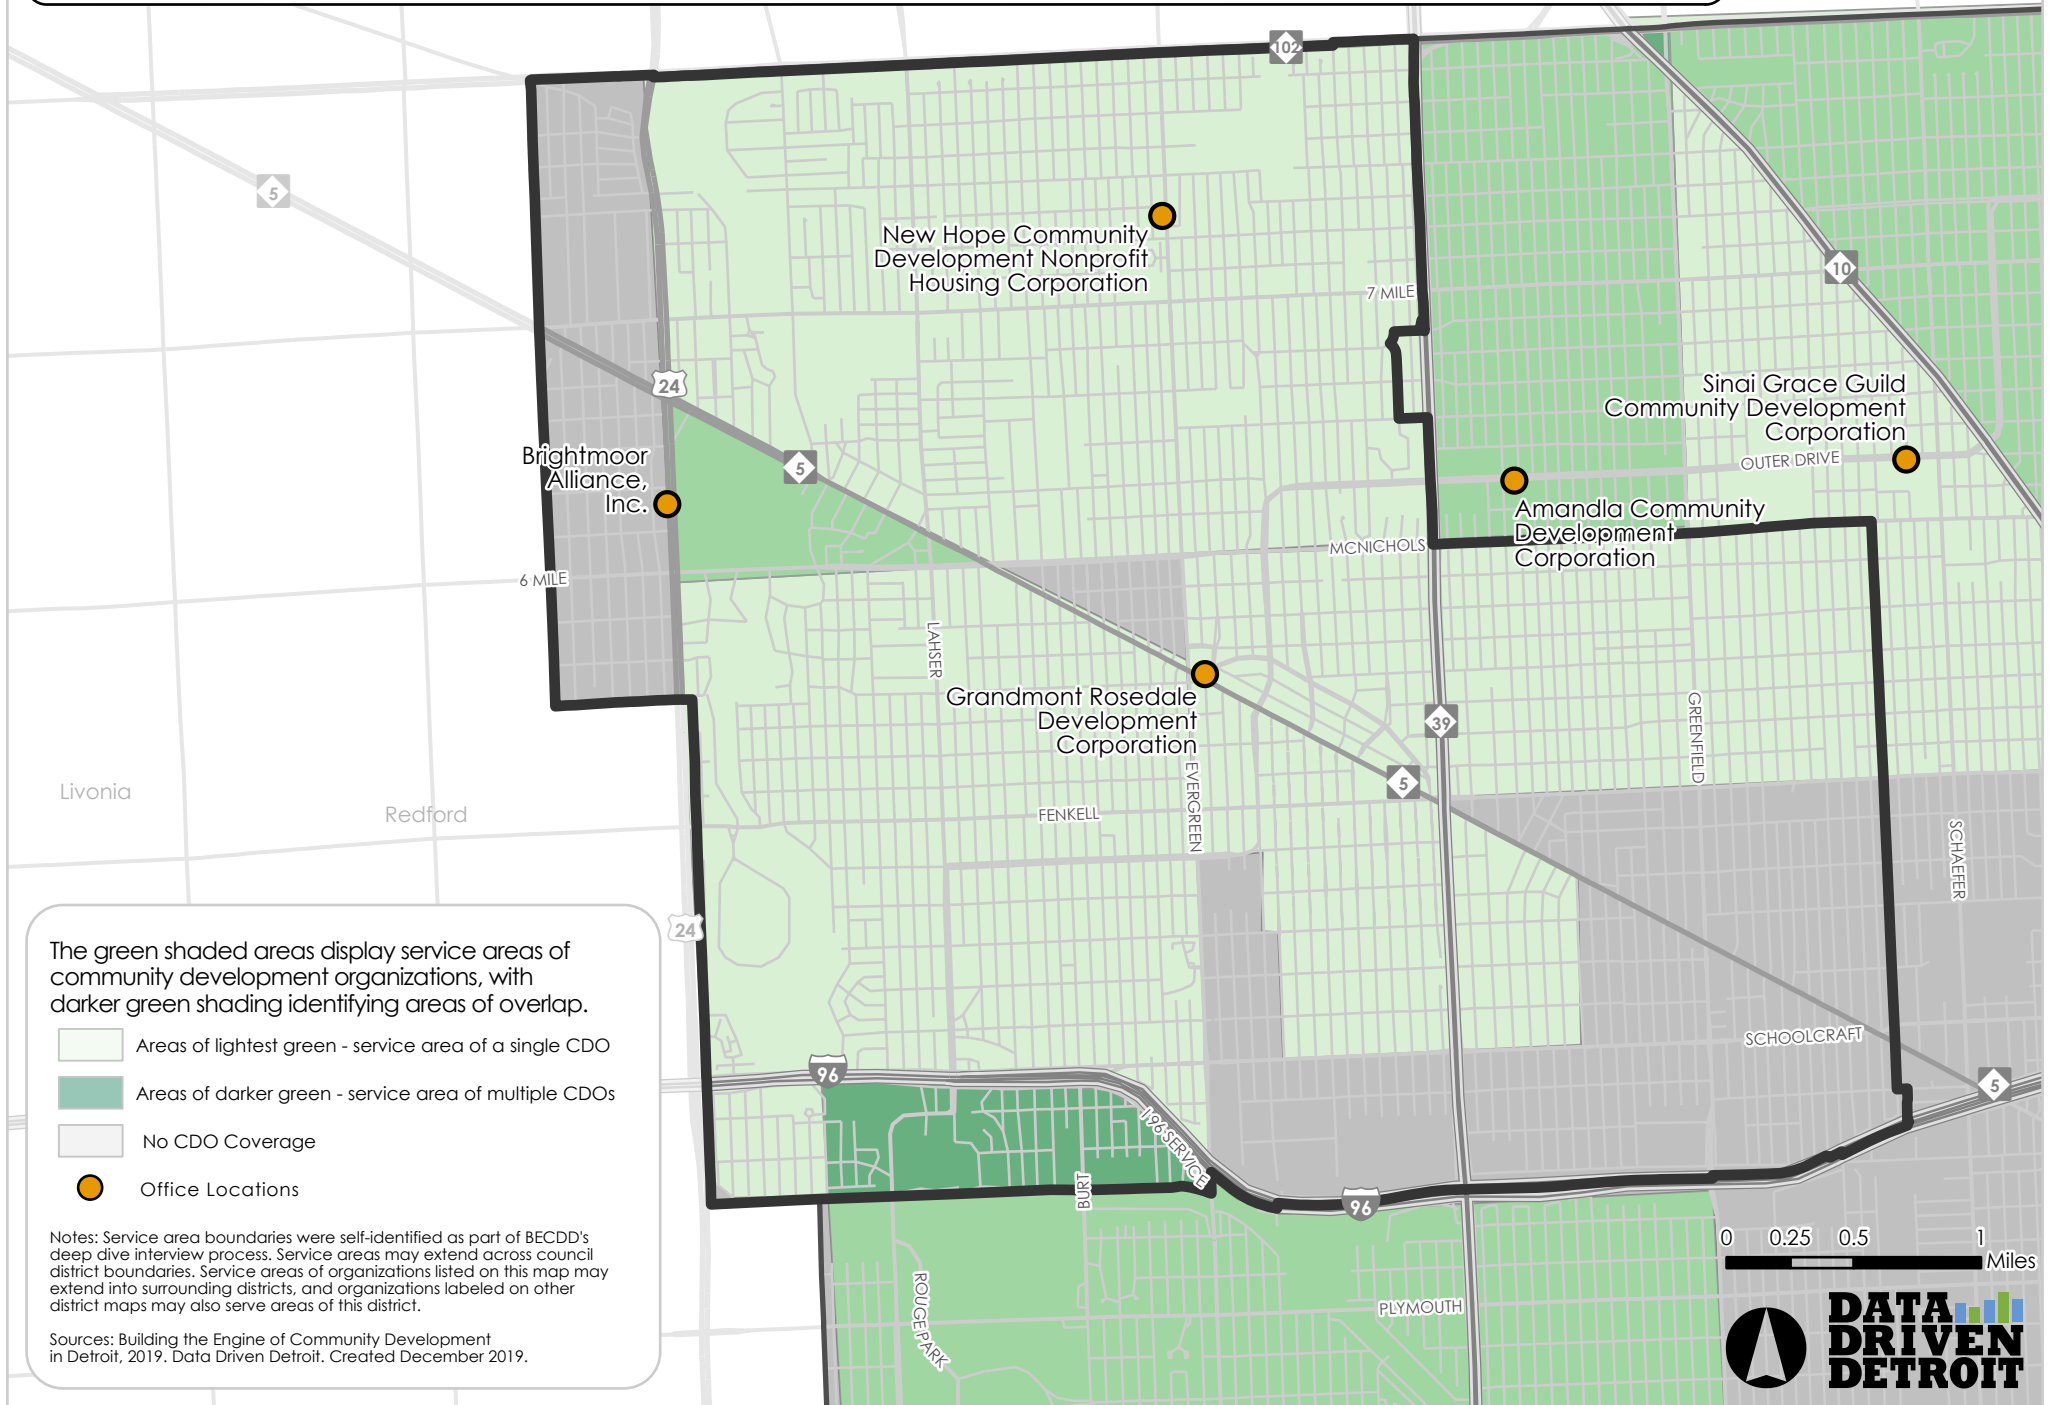

# Community Development Organization Office Locations and Service Areas, 2019 in City Council District 1, Detroit, MI

The green shaded areas display service areas of community development organizations, with darker green shading identifying areas of overlap.

- Areas of lightest green - service area of a single CDO
- Areas of darker green - service area of multiple CDOs
- No CDO Coverage
- Office Locations

Notes: Service area boundaries were self-identified as part of BECDD's deep dive interview process. Service areas may extend across council district boundaries. Service areas of organizations listed on this map may extend into surrounding districts, and organizations labeled on other district maps may also serve areas of this district.

Sources: Building the Engine of Community Development in Detroit, 2019. Data Driven Detroit. Created December 2019.