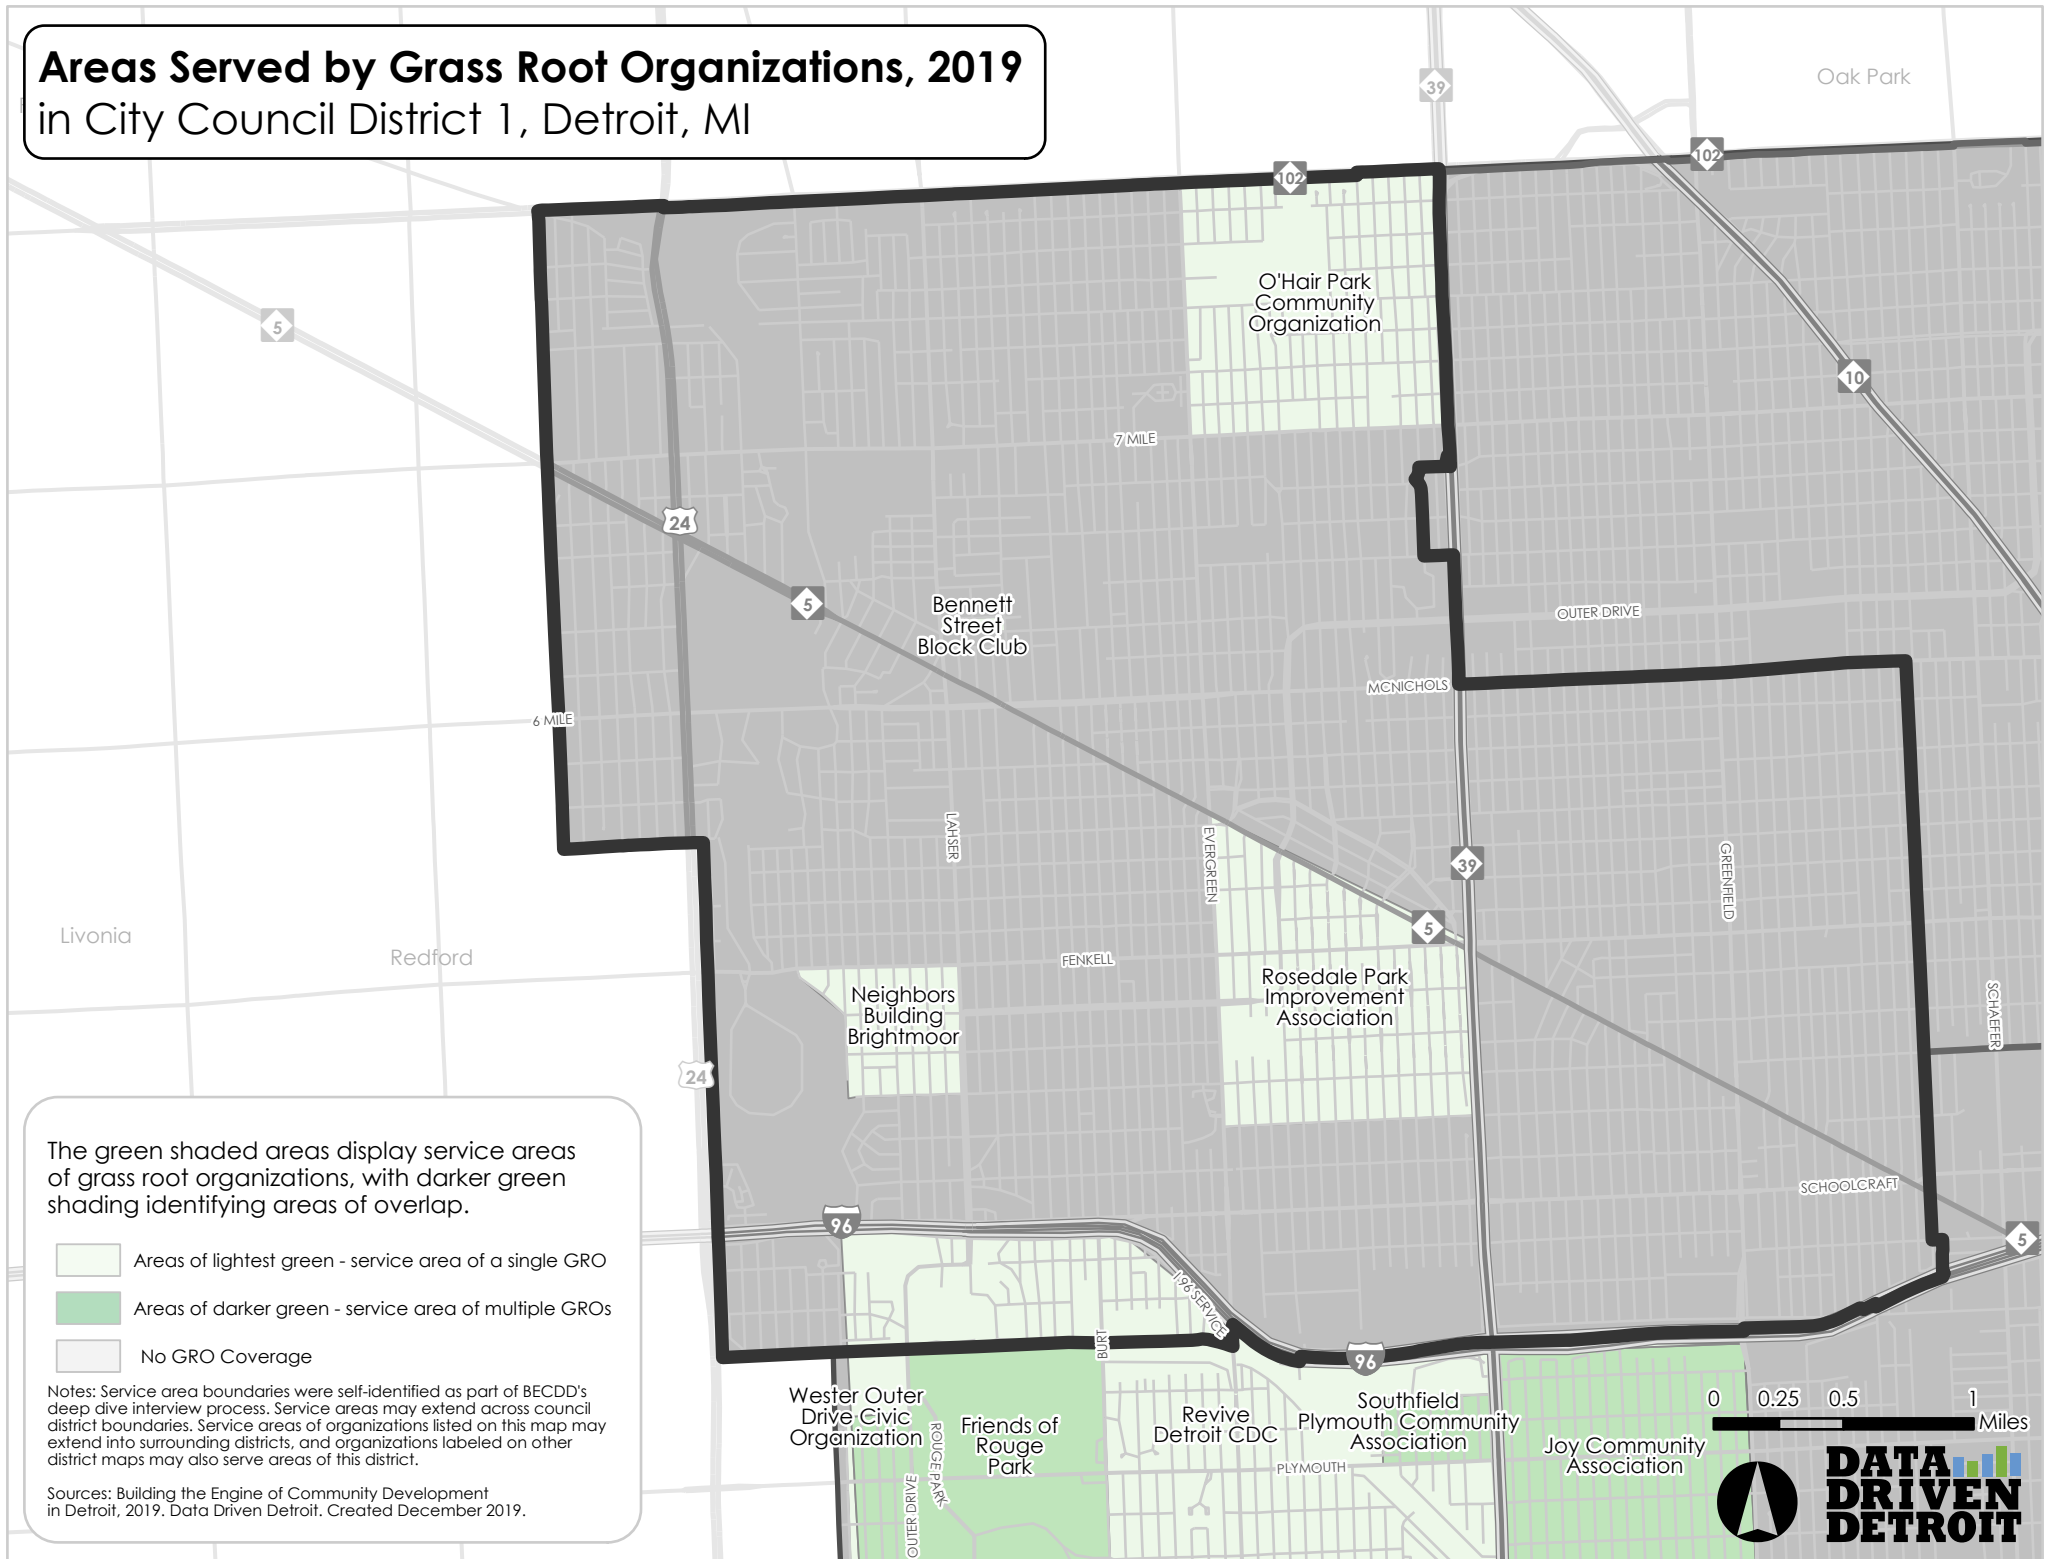

Areas Served by Grass Root Organizations, 2019 in City Council District 1, Detroit, MI

The green shaded areas display service areas of grass root organizations, with darker green shading identifying areas of overlap.

- Areas of lightest green - service area of a single GRO
- Areas of darker green - service area of multiple GROs
- No GRO Coverage

Notes: Service area boundaries were self-identified as part of BECDD's deep dive interview process. Service areas may extend across council district boundaries. Service areas of organizations listed on this map may extend into surrounding districts, and organizations labeled on other district maps may also serve areas of this district.

Sources: Building the Engine of Community Development in Detroit, 2019. Data Driven Detroit. Created December 2019.