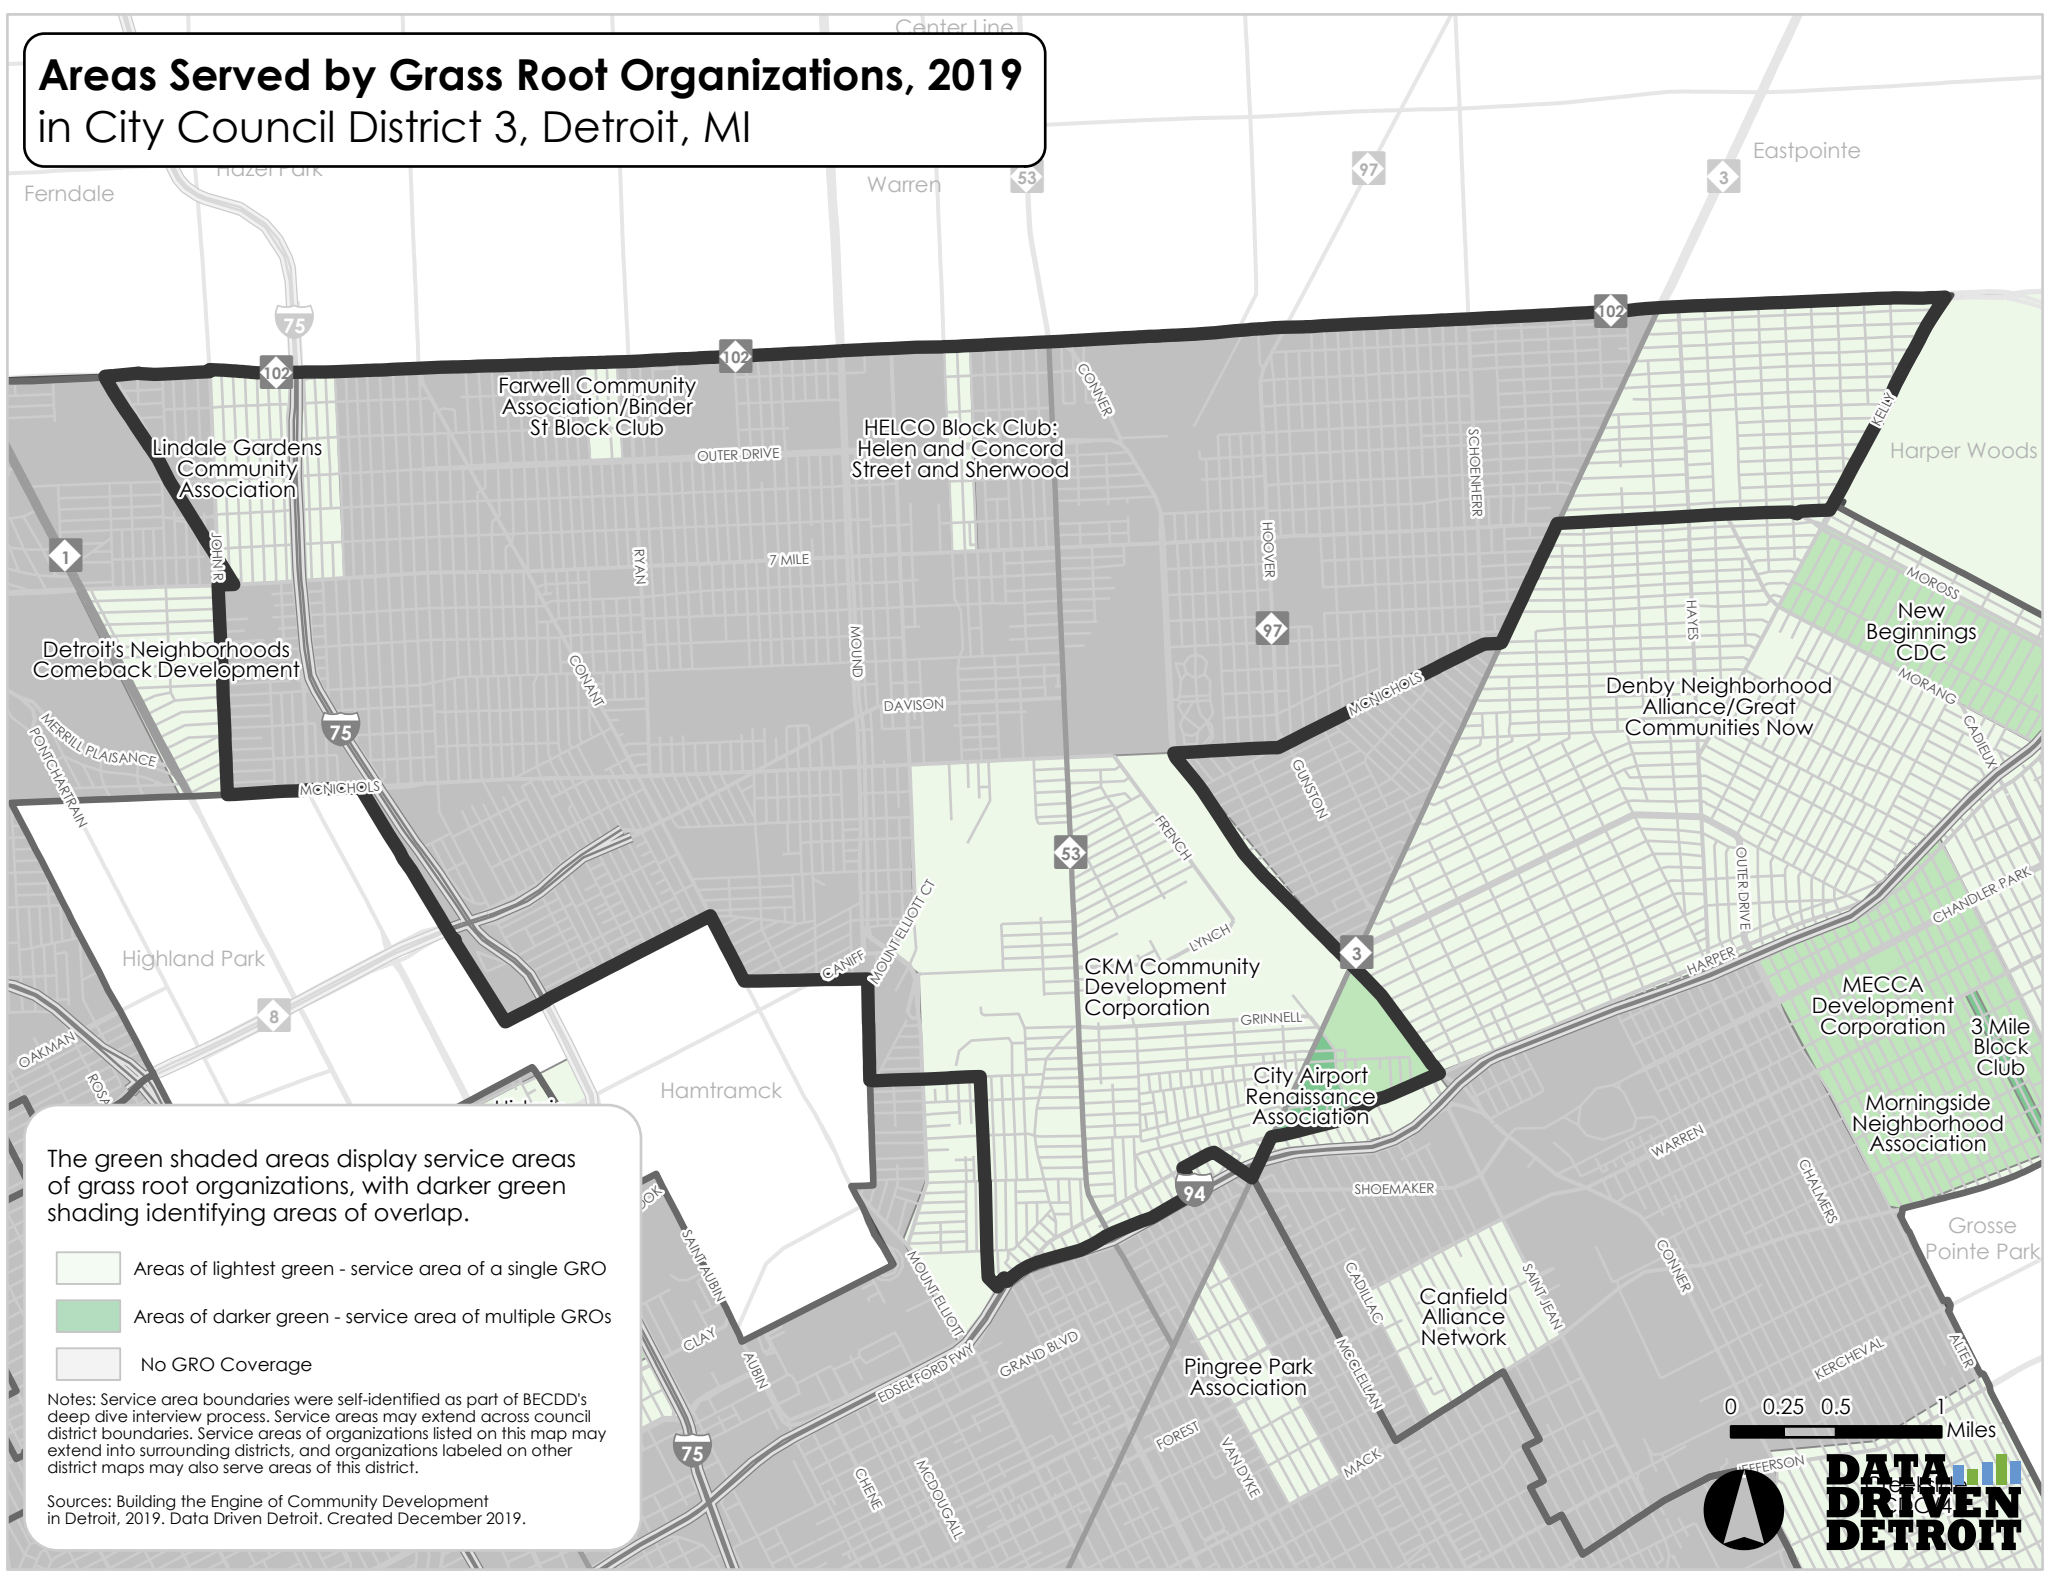

# Areas Served by Grass Root Organizations, 2019 in City Council District 3, Detroit, MI

The green shaded areas display service areas of grass root organizations, with darker green shading identifying areas of overlap.

- Areas of lightest green - service area of a single GRO
- Areas of darker green - service area of multiple GROs
- No GRO Coverage

Notes: Service area boundaries were self-identified as part of BECDD's deep dive interview process. Service areas may extend across council district boundaries. Service areas of organizations listed on this map may extend into surrounding districts, and organizations labeled on other district maps may also serve areas of this district.

Sources: Building the Engine of Community Development in Detroit, 2019. Data Driven Detroit. Created December 2019.