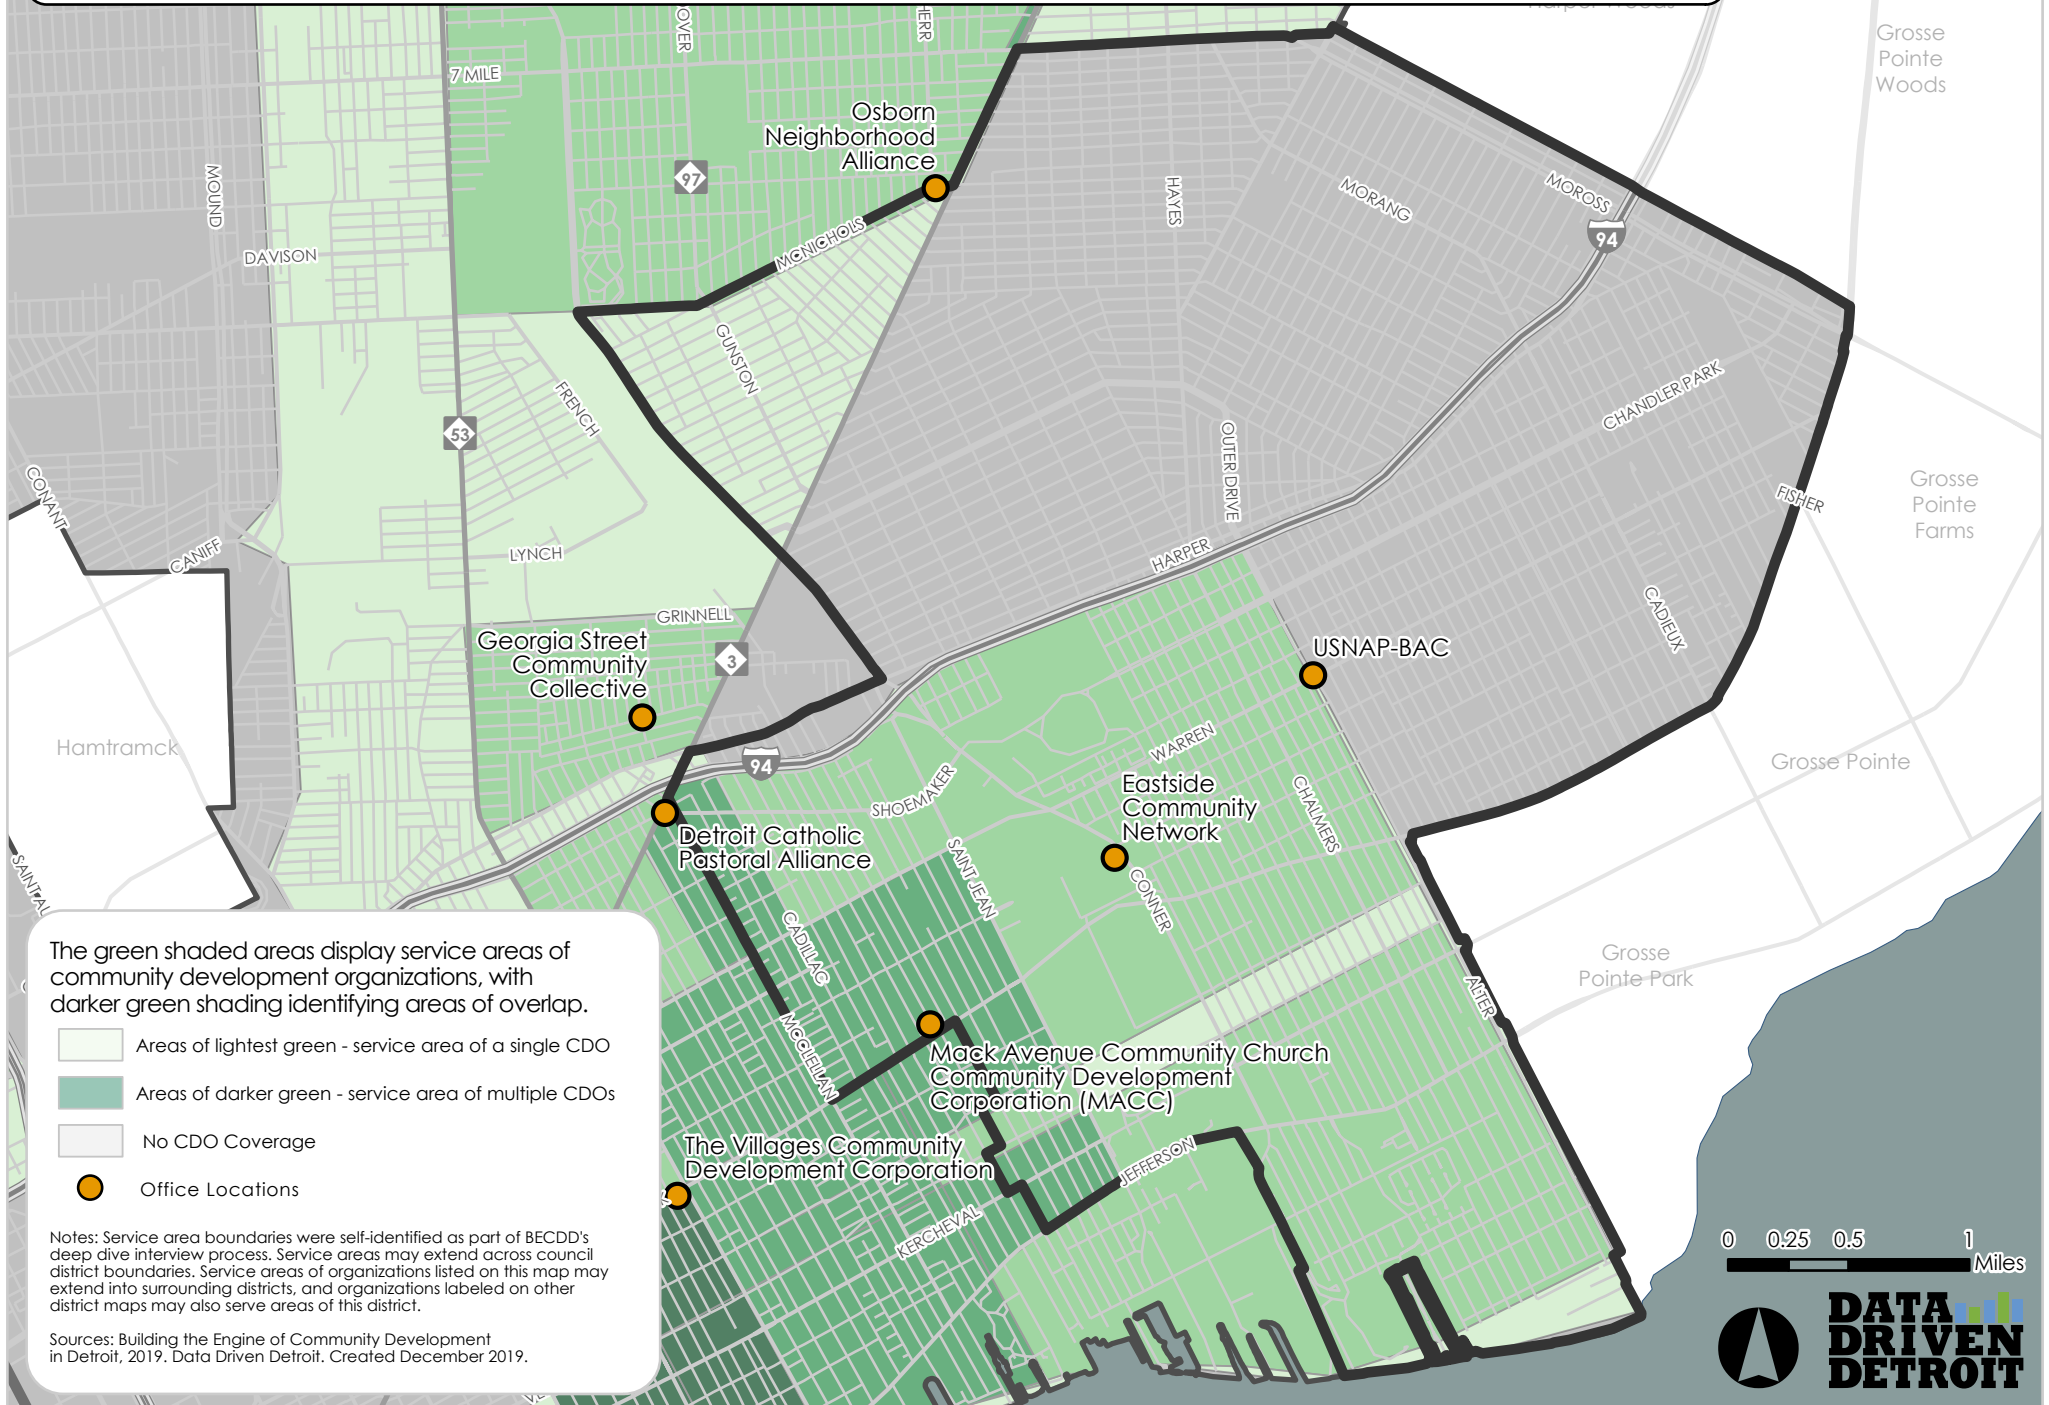

Community Development Organization Office Locations and Service Areas, 2019 in City Council District 4, Detroit, MI

The green shaded areas display service areas of community development organizations, with darker green shading identifying areas of overlap.

- Areas of lightest green - service area of a single CDO
- Areas of darker green - service area of multiple CDOs
- No CDO Coverage
- Office Locations

Notes: Service area boundaries were self-identified as part of BECDD's deep dive interview process. Service areas may extend across council district boundaries. Service areas of organizations listed on this map may extend into surrounding districts, and organizations labeled on other district maps may also serve areas of this district.

Sources: Building the Engine of Community Development in Detroit, 2019. Data Driven Detroit. Created December 2019.

0 0.25 0.5 1 Miles