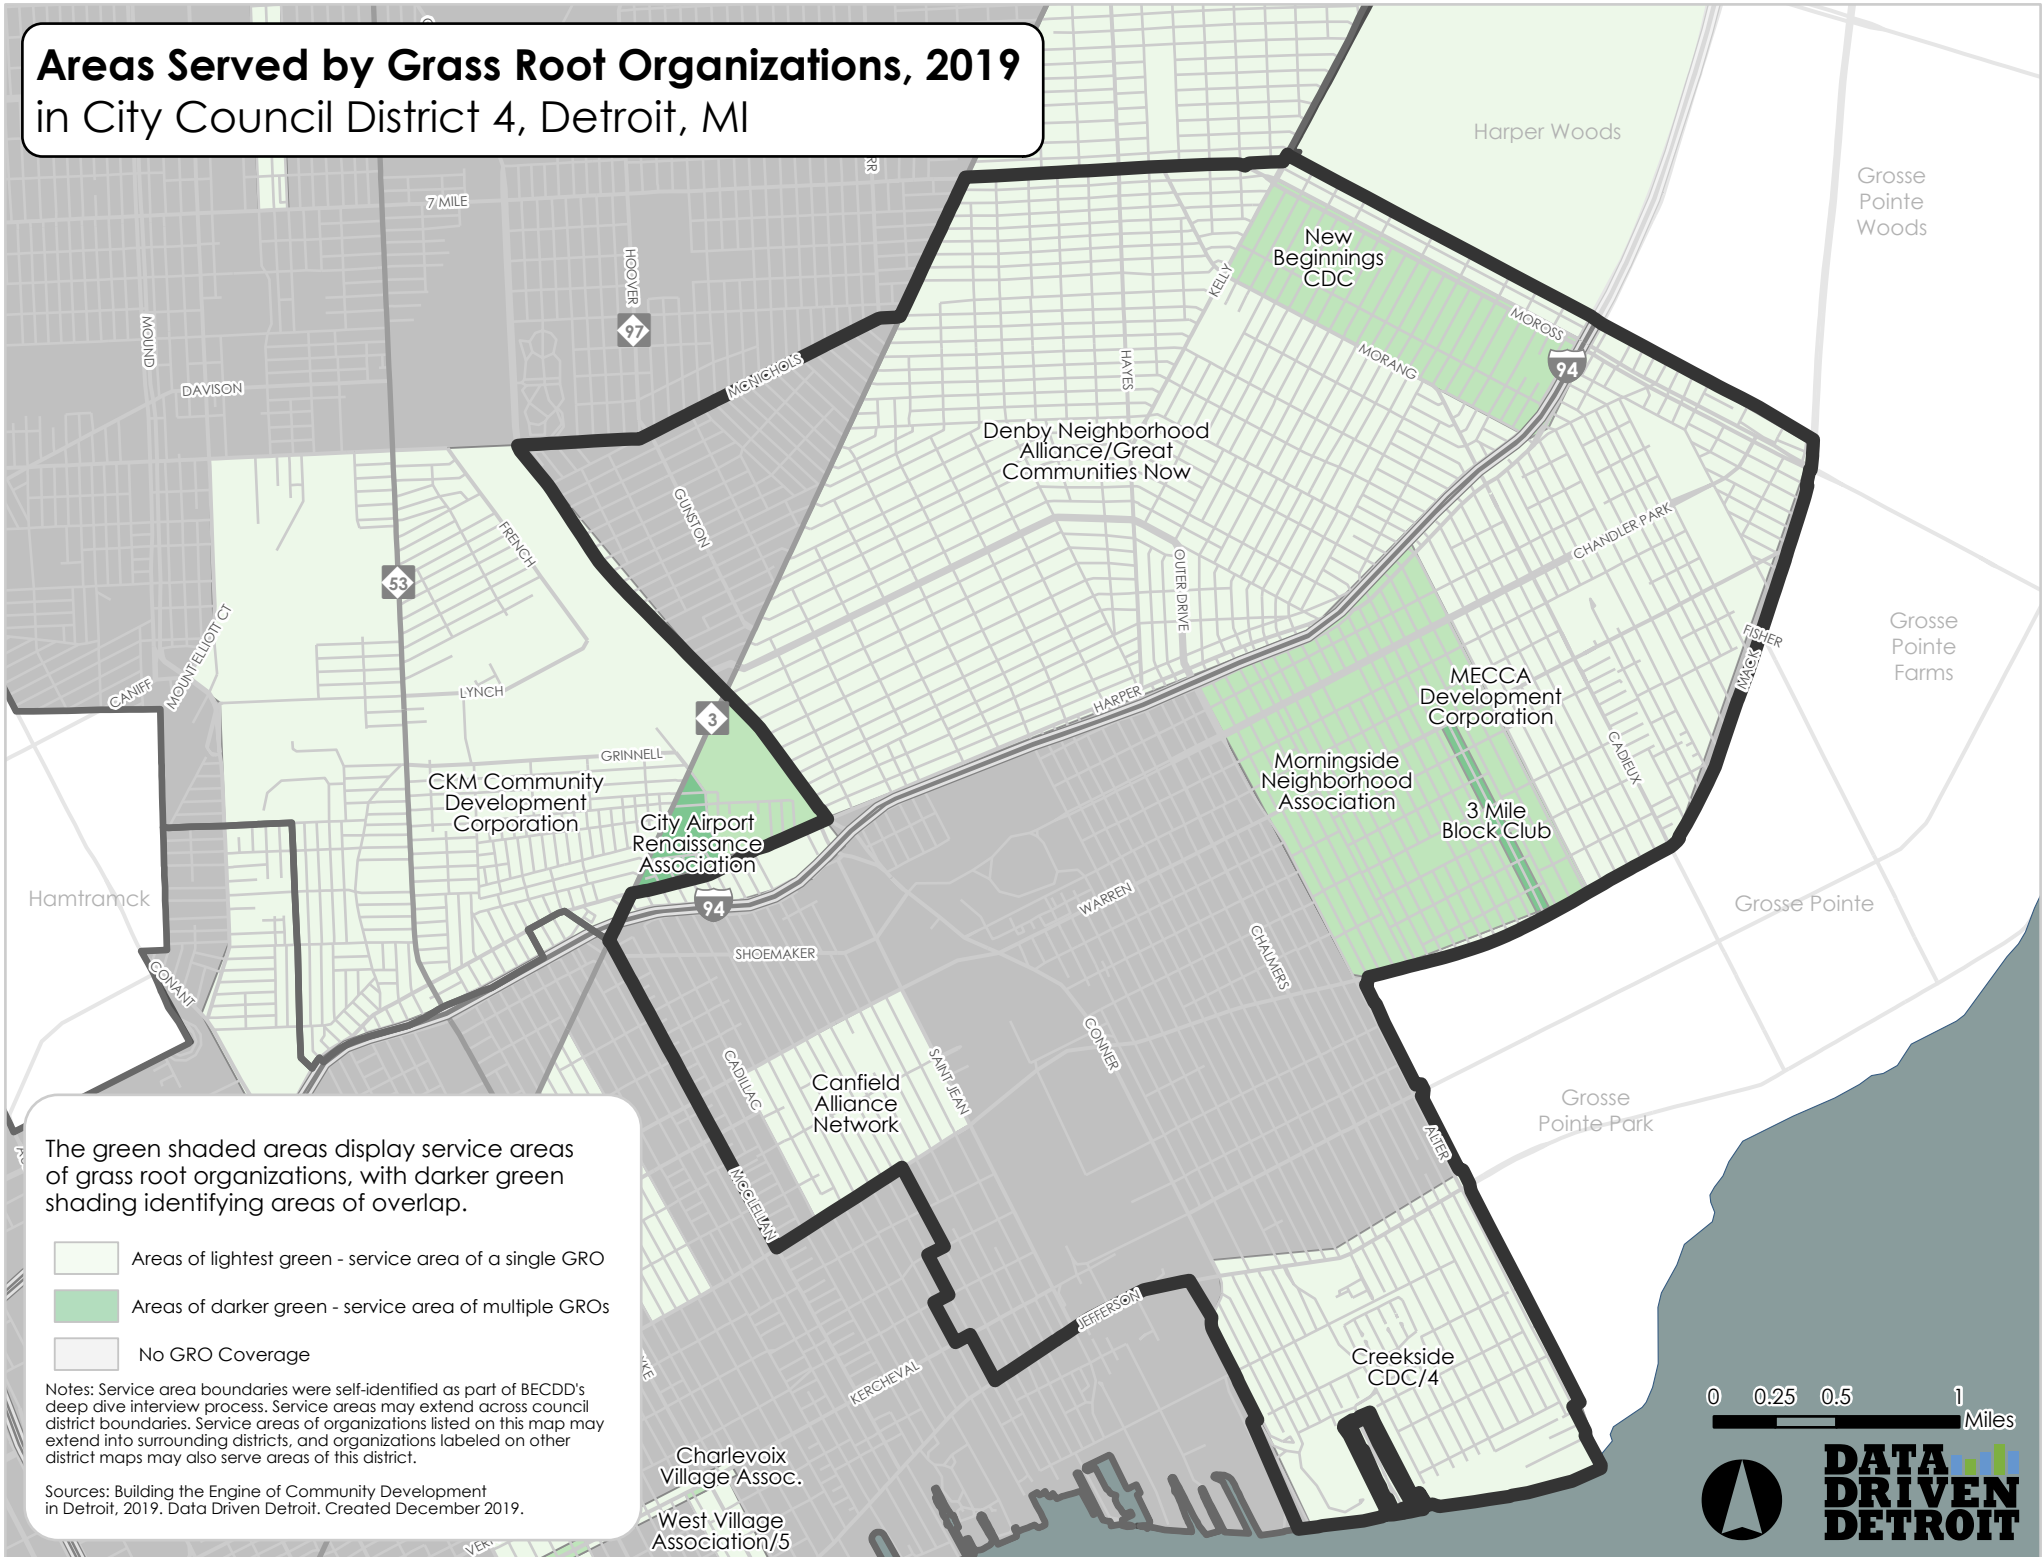

# Areas Served by Grass Root Organizations, 2019 in City Council District 4, Detroit, MI

The green shaded areas display service areas of grass root organizations, with darker green shading identifying areas of overlap.

- Areas of lightest green - service area of a single GRO
- Areas of darker green - service area of multiple GROs
- No GRO Coverage

Notes: Service area boundaries were self-identified as part of BECDD's deep dive interview process. Service areas may extend across council district boundaries. Service areas of organizations listed on this map may extend into surrounding districts, and organizations labeled on other district maps may also serve areas of this district.

Sources: Building the Engine of Community Development in Detroit, 2019. Data Driven Detroit. Created December 2019.

0 0.25 0.5 1 Miles