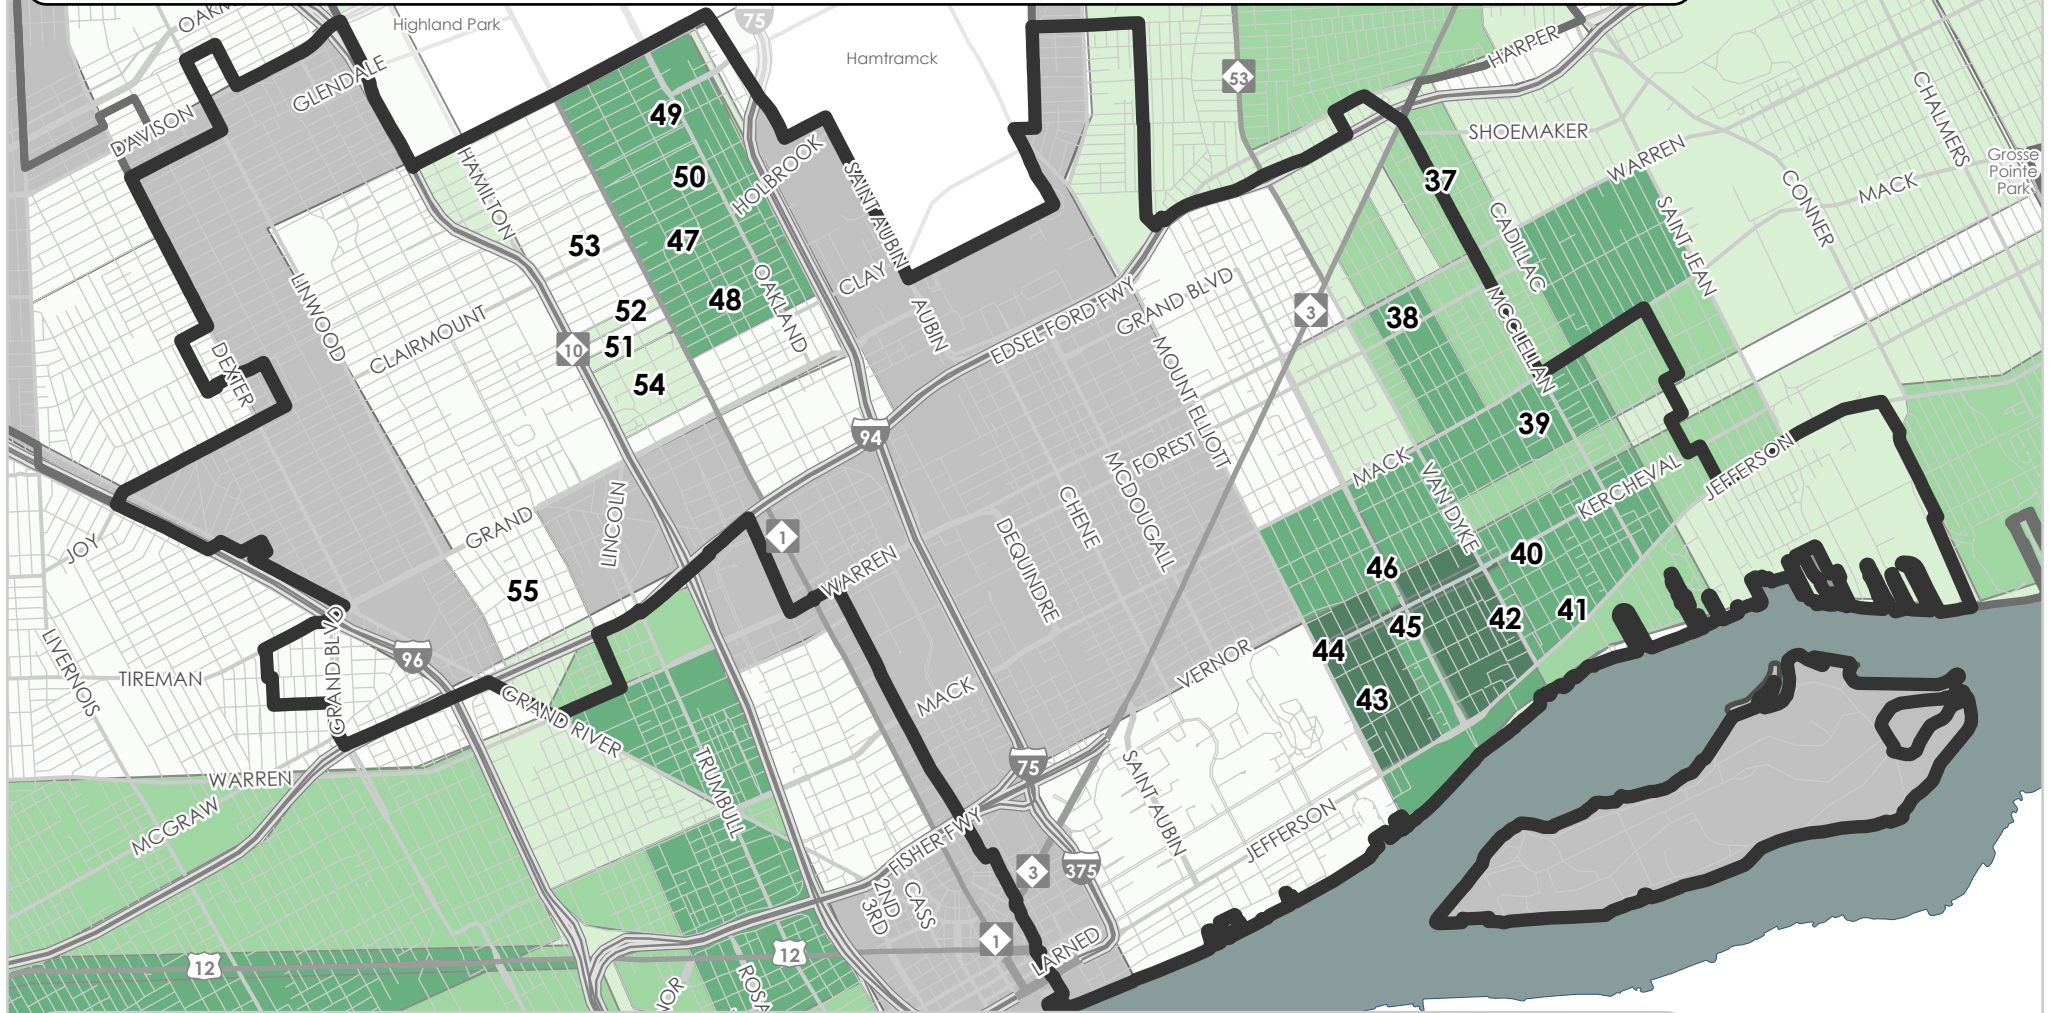

# Areas Served by Community Development and Grass Root Organizations, 2019 in City Council District 5, Detroit, MI

The green shaded areas display service areas, with darker green shading identifying areas of overlap.

- Areas of lightest green - no service area overlap
- Areas of darker green - overlap of multiple service areas
- No Coverage

Notes: Service area boundaries were self-identified as part of BECDD's deep dive interview process. This map only displays numbers for areas within the district boundary. Service areas may extend across council district boundaries. Service areas of organizations listed on this map may extend into surrounding districts, and organizations labeled on other district maps may also serve areas of this district.

0 0.25 0.5 1  
Mile