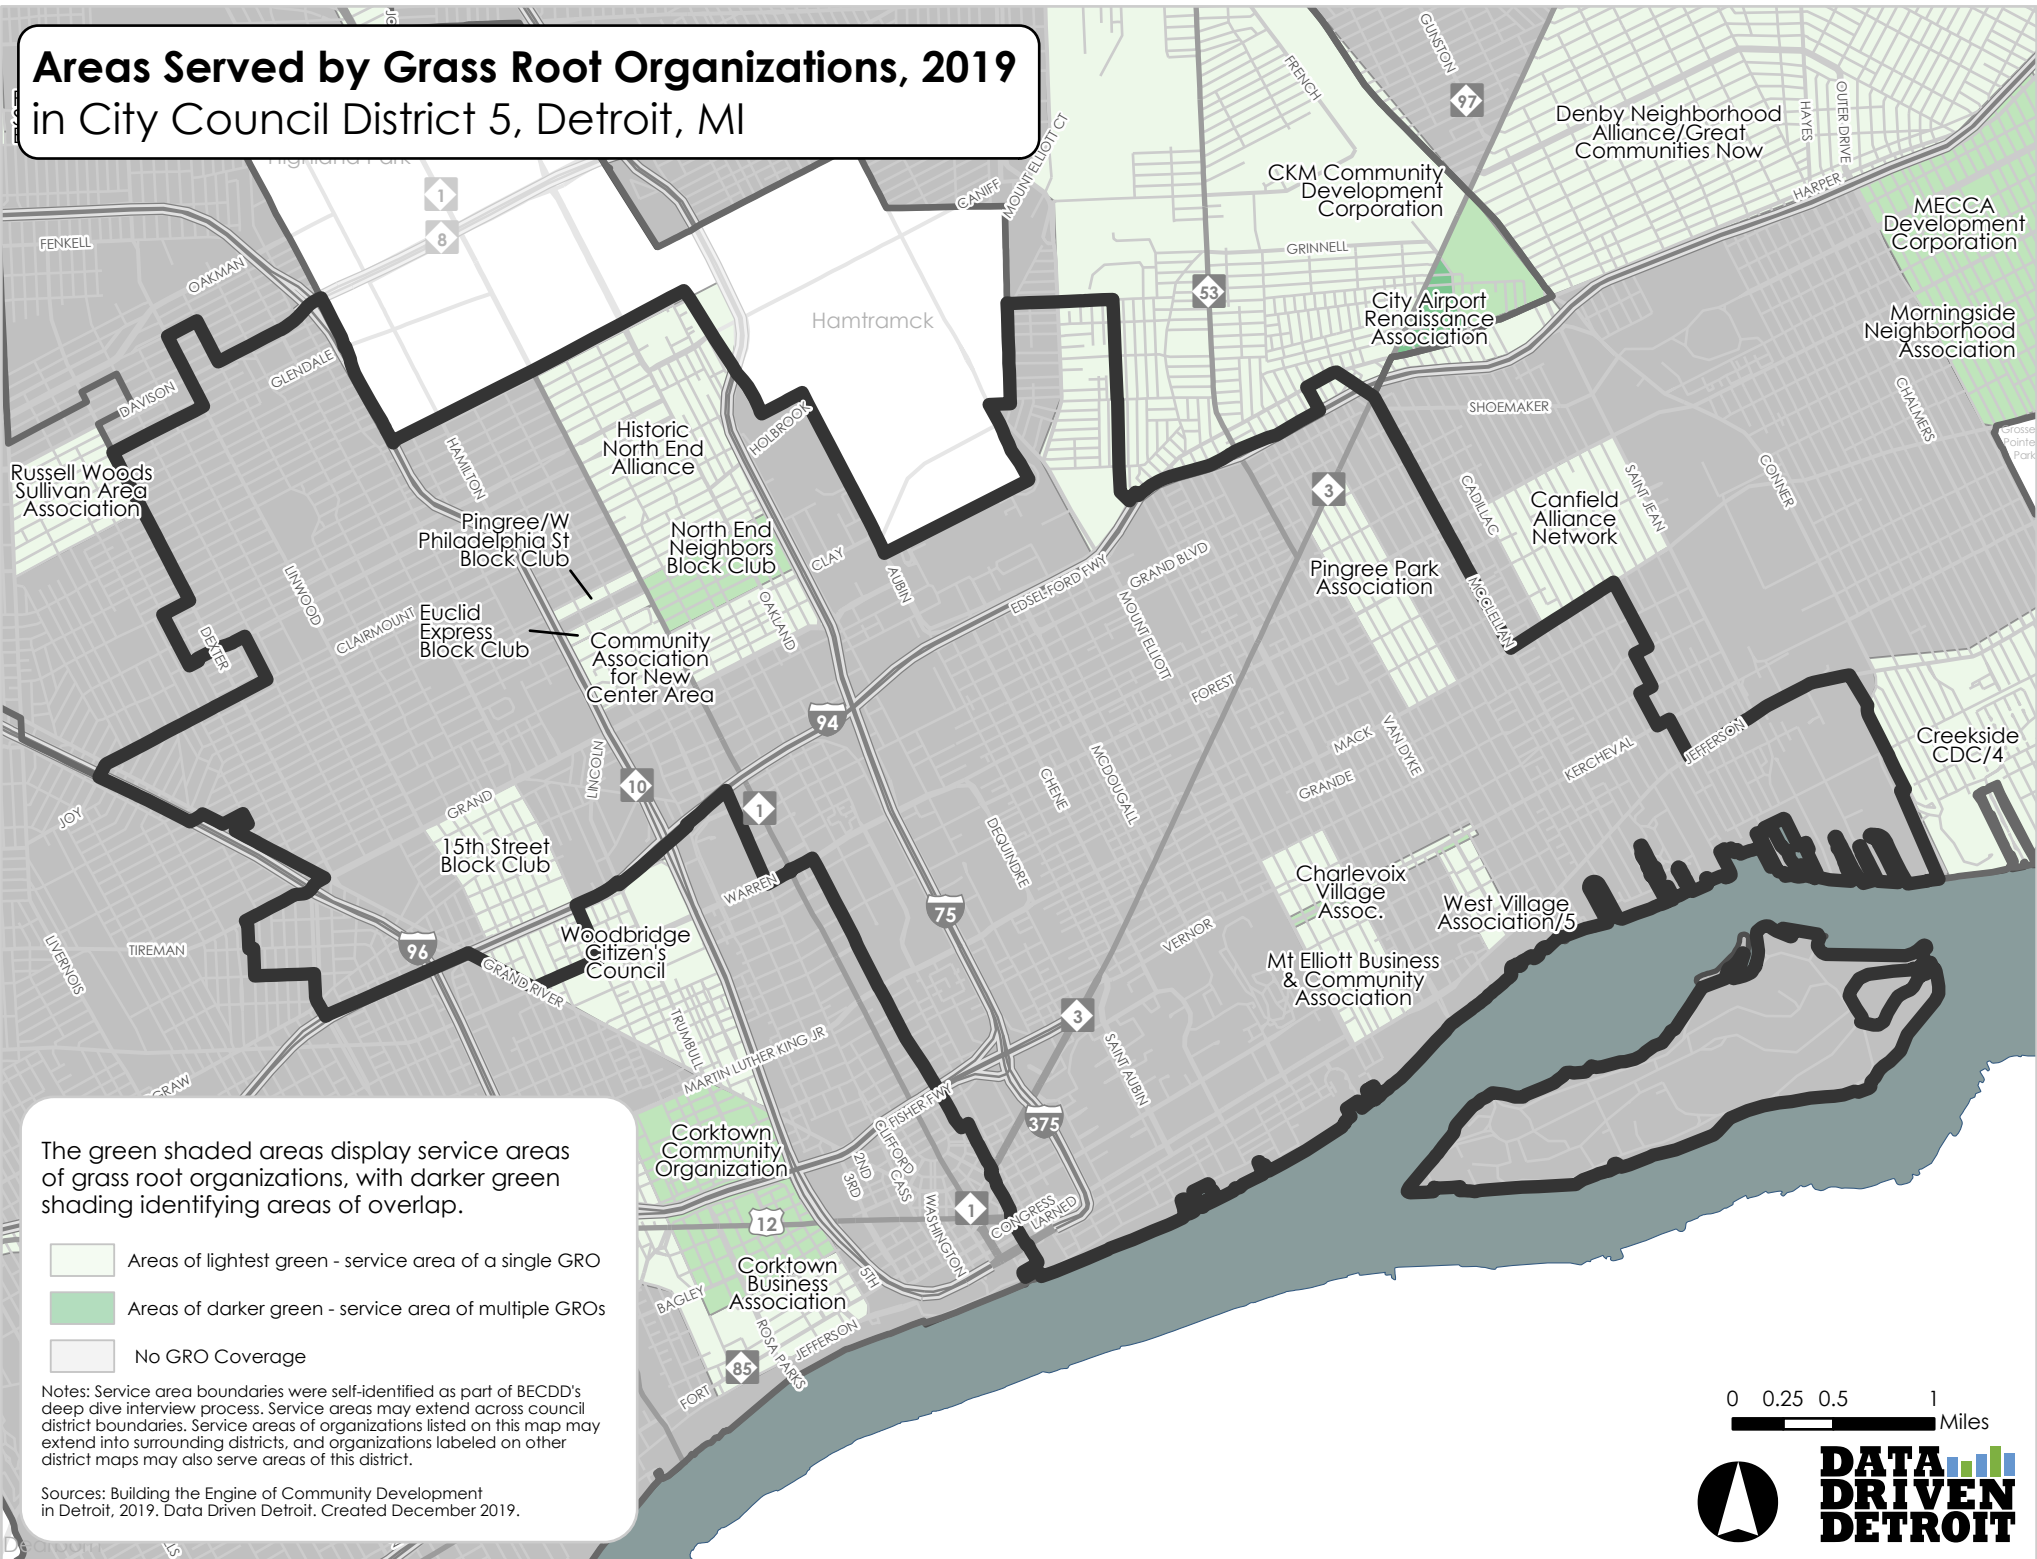

# Areas Served by Grass Root Organizations, 2019 in City Council District 5, Detroit, MI

The green shaded areas display service areas of grass root organizations, with darker green shading identifying areas of overlap.

- Areas of lightest green - service area of a single GRO
- Areas of darker green - service area of multiple GROs
- No GRO Coverage

Notes: Service area boundaries were self-identified as part of BECCD's deep dive interview process. Service areas may extend across council district boundaries. Service areas of organizations listed on this map may extend into surrounding districts, and organizations labeled on other district maps may also serve areas of this district.

Sources: Building the Engine of Community Development in Detroit, 2019. Data Driven Detroit. Created December 2019.

0 0.25 0.5 1 Miles