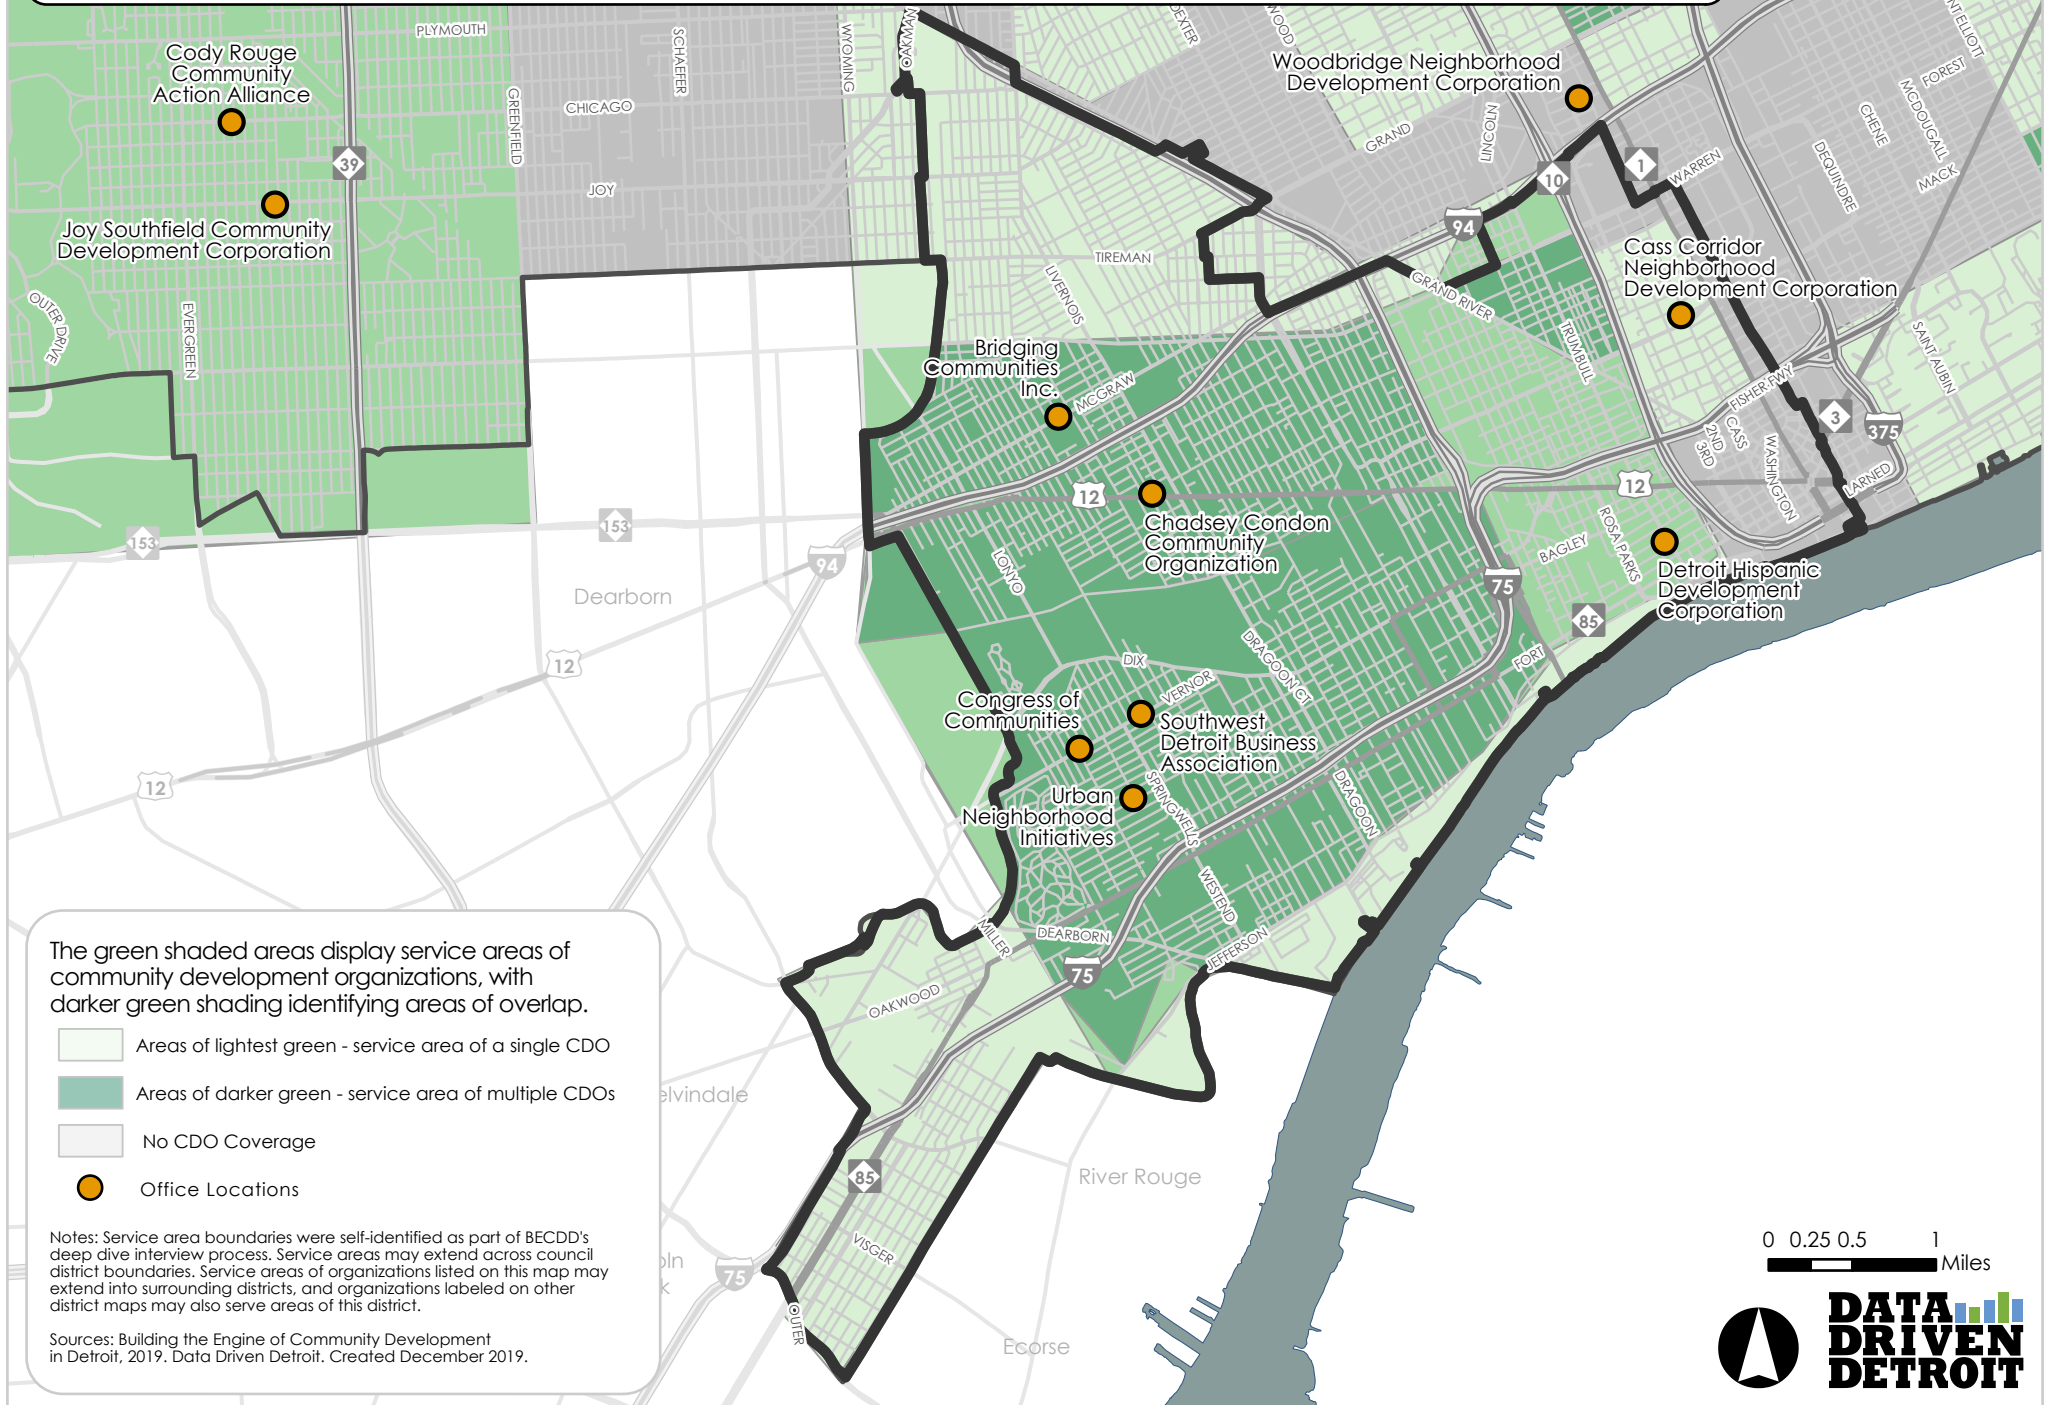

Community Development Organization Office Locations and Service Areas, 2019 in City Council District 6, Detroit, MI

The green shaded areas display service areas of community development organizations, with darker green shading identifying areas of overlap.

- Areas of lightest green - service area of a single CDO
- Areas of darker green - service area of multiple CDOs
- No CDO Coverage
- Office Locations

Notes: Service area boundaries were self-identified as part of BECDD's deep dive interview process. Service areas may extend across council district boundaries. Service areas of organizations listed on this map may extend into surrounding districts, and organizations labeled on other district maps may also serve areas of this district.

Sources: Building the Engine of Community Development in Detroit, 2019. Data Driven Detroit. Created December 2019.

0 0.25 0.5 1 Miles