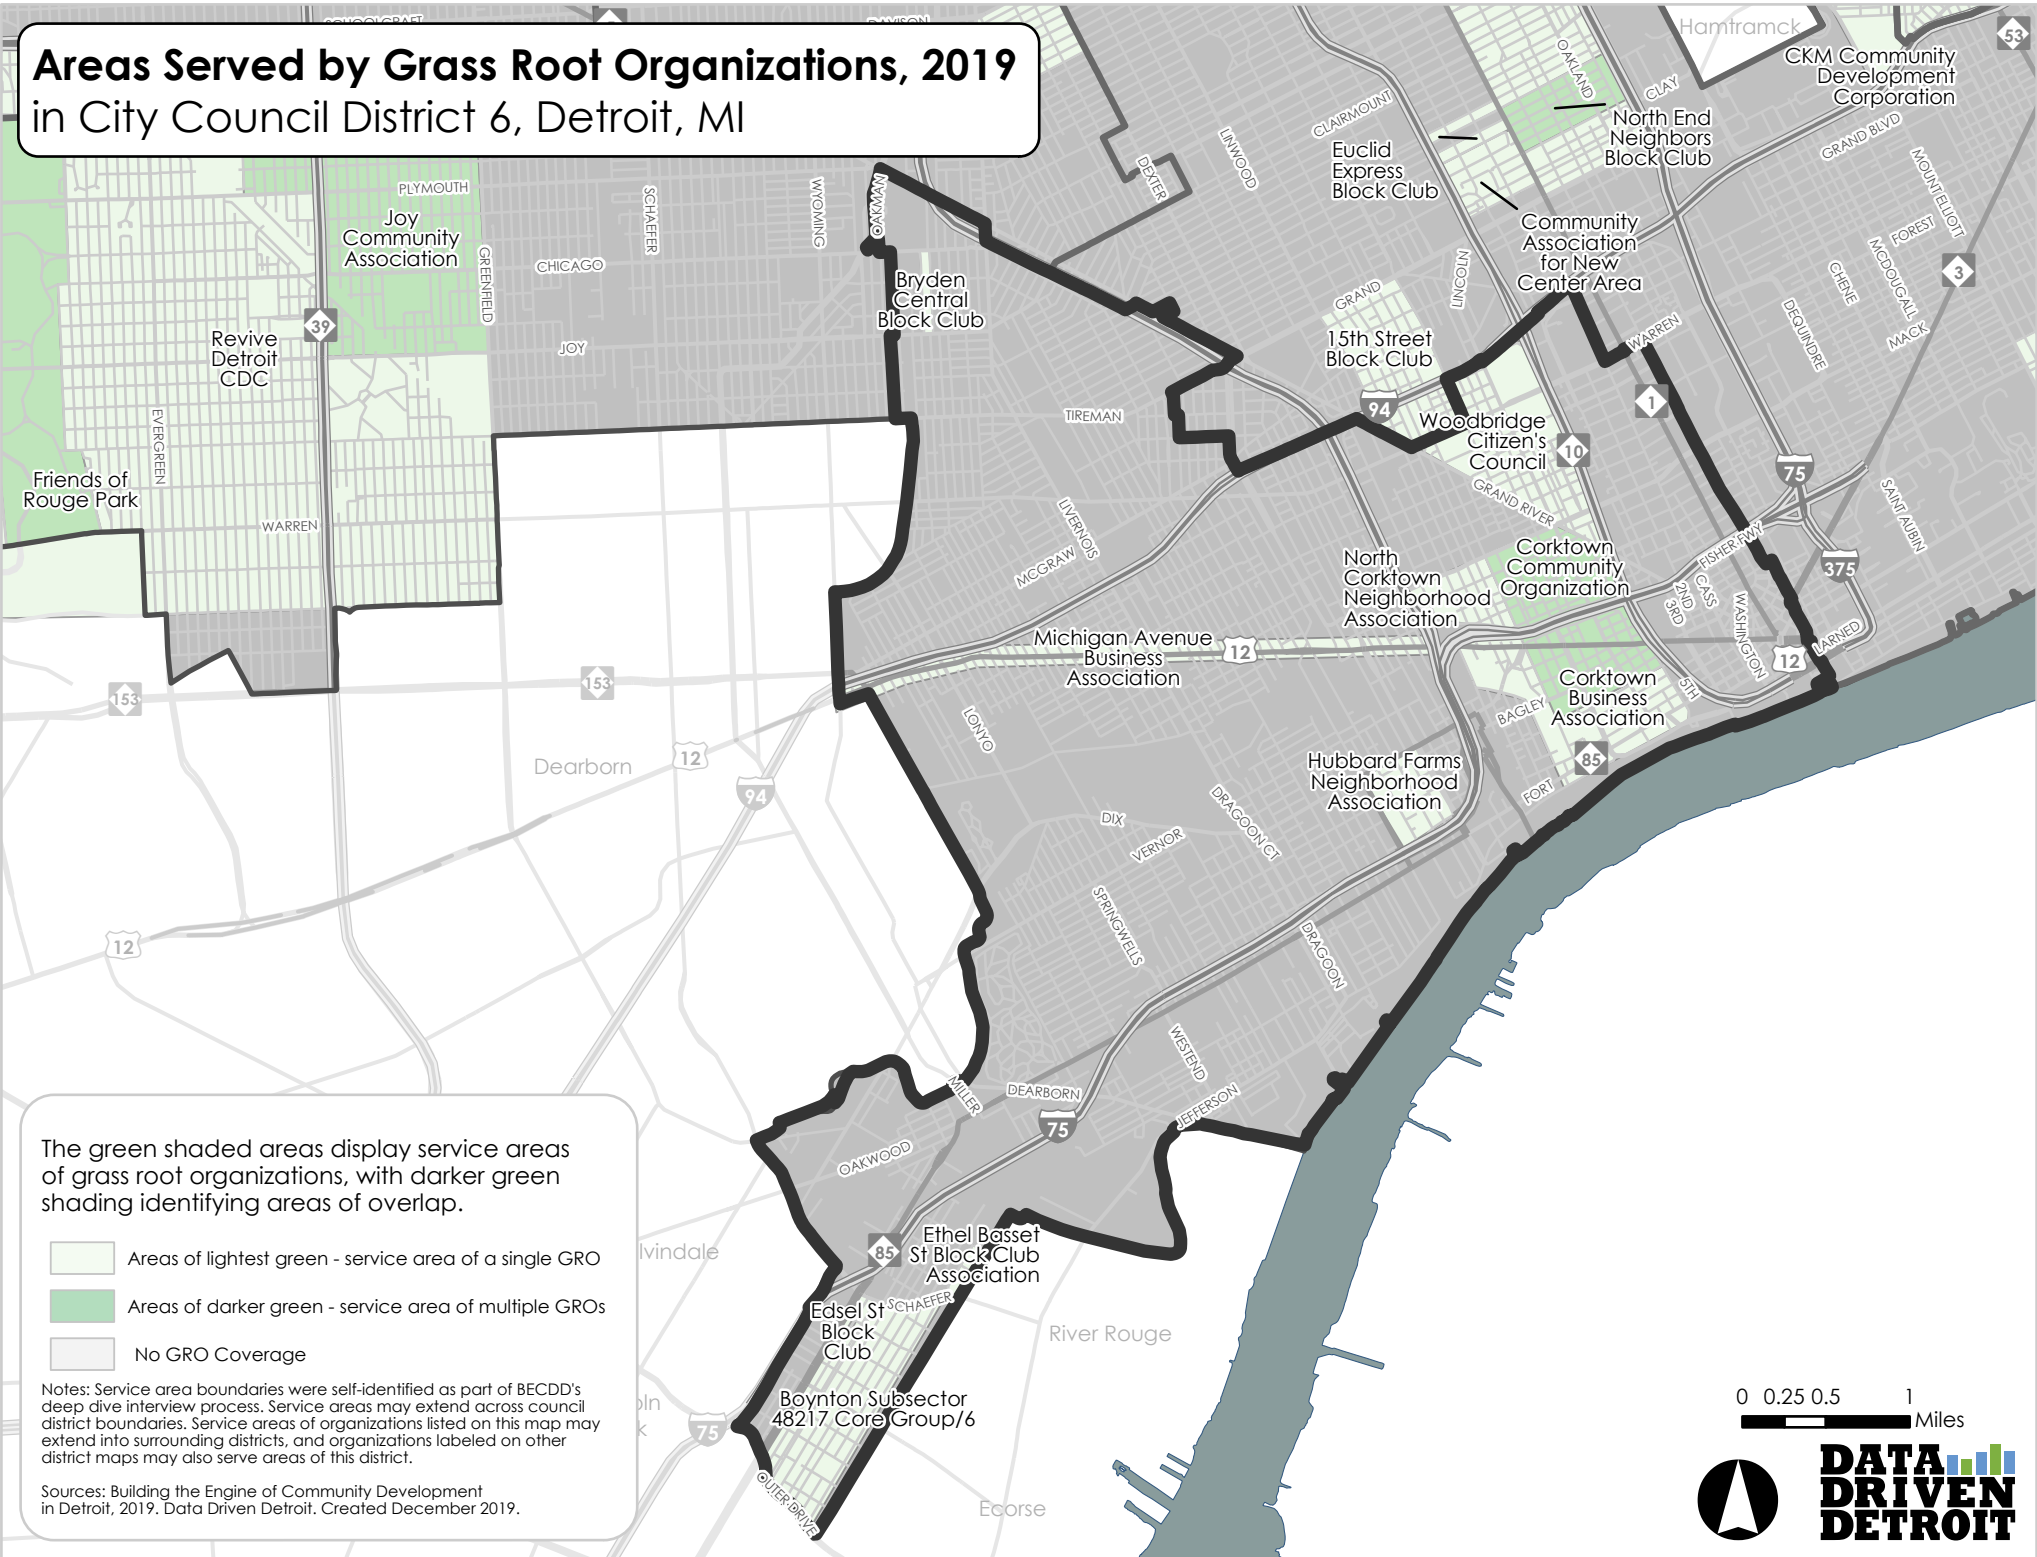

Areas Served by Grass Root Organizations, 2019 in City Council District 6, Detroit, MI

The green shaded areas display service areas of grass root organizations, with darker green shading identifying areas of overlap.

- Areas of lightest green - service area of a single GRO
- Areas of darker green - service area of multiple GROs
- No GRO Coverage

Notes: Service area boundaries were self-identified as part of BECDD's deep dive interview process. Service areas may extend across council district boundaries. Service areas of organizations listed on this map may extend into surrounding districts, and organizations labeled on other district maps may also serve areas of this district.

Sources: Building the Engine of Community Development in Detroit, 2019. Data Driven Detroit. Created December 2019.

0 0.25 0.5 1 Miles

Joy Community Association
 Revive Detroit CDC
 Friends of Rouge Park
 Bryden Central Block Club
 Euclid Express Block Club
 North End Neighbors Block Club
 Community Association for New Center Area
 15th Street Block Club
 Woodbridge Citizen's Council
 North Corktown Neighborhood Association
 Corktown Community Organization
 Michigan Avenue Business Association
 Hubbard' Farms Neighborhood Association
 Corktown Business Association
 Ethel Basset St Block Club Association
 Edsel St Block Club
 Boynton Subsector 48217 Core Group/6