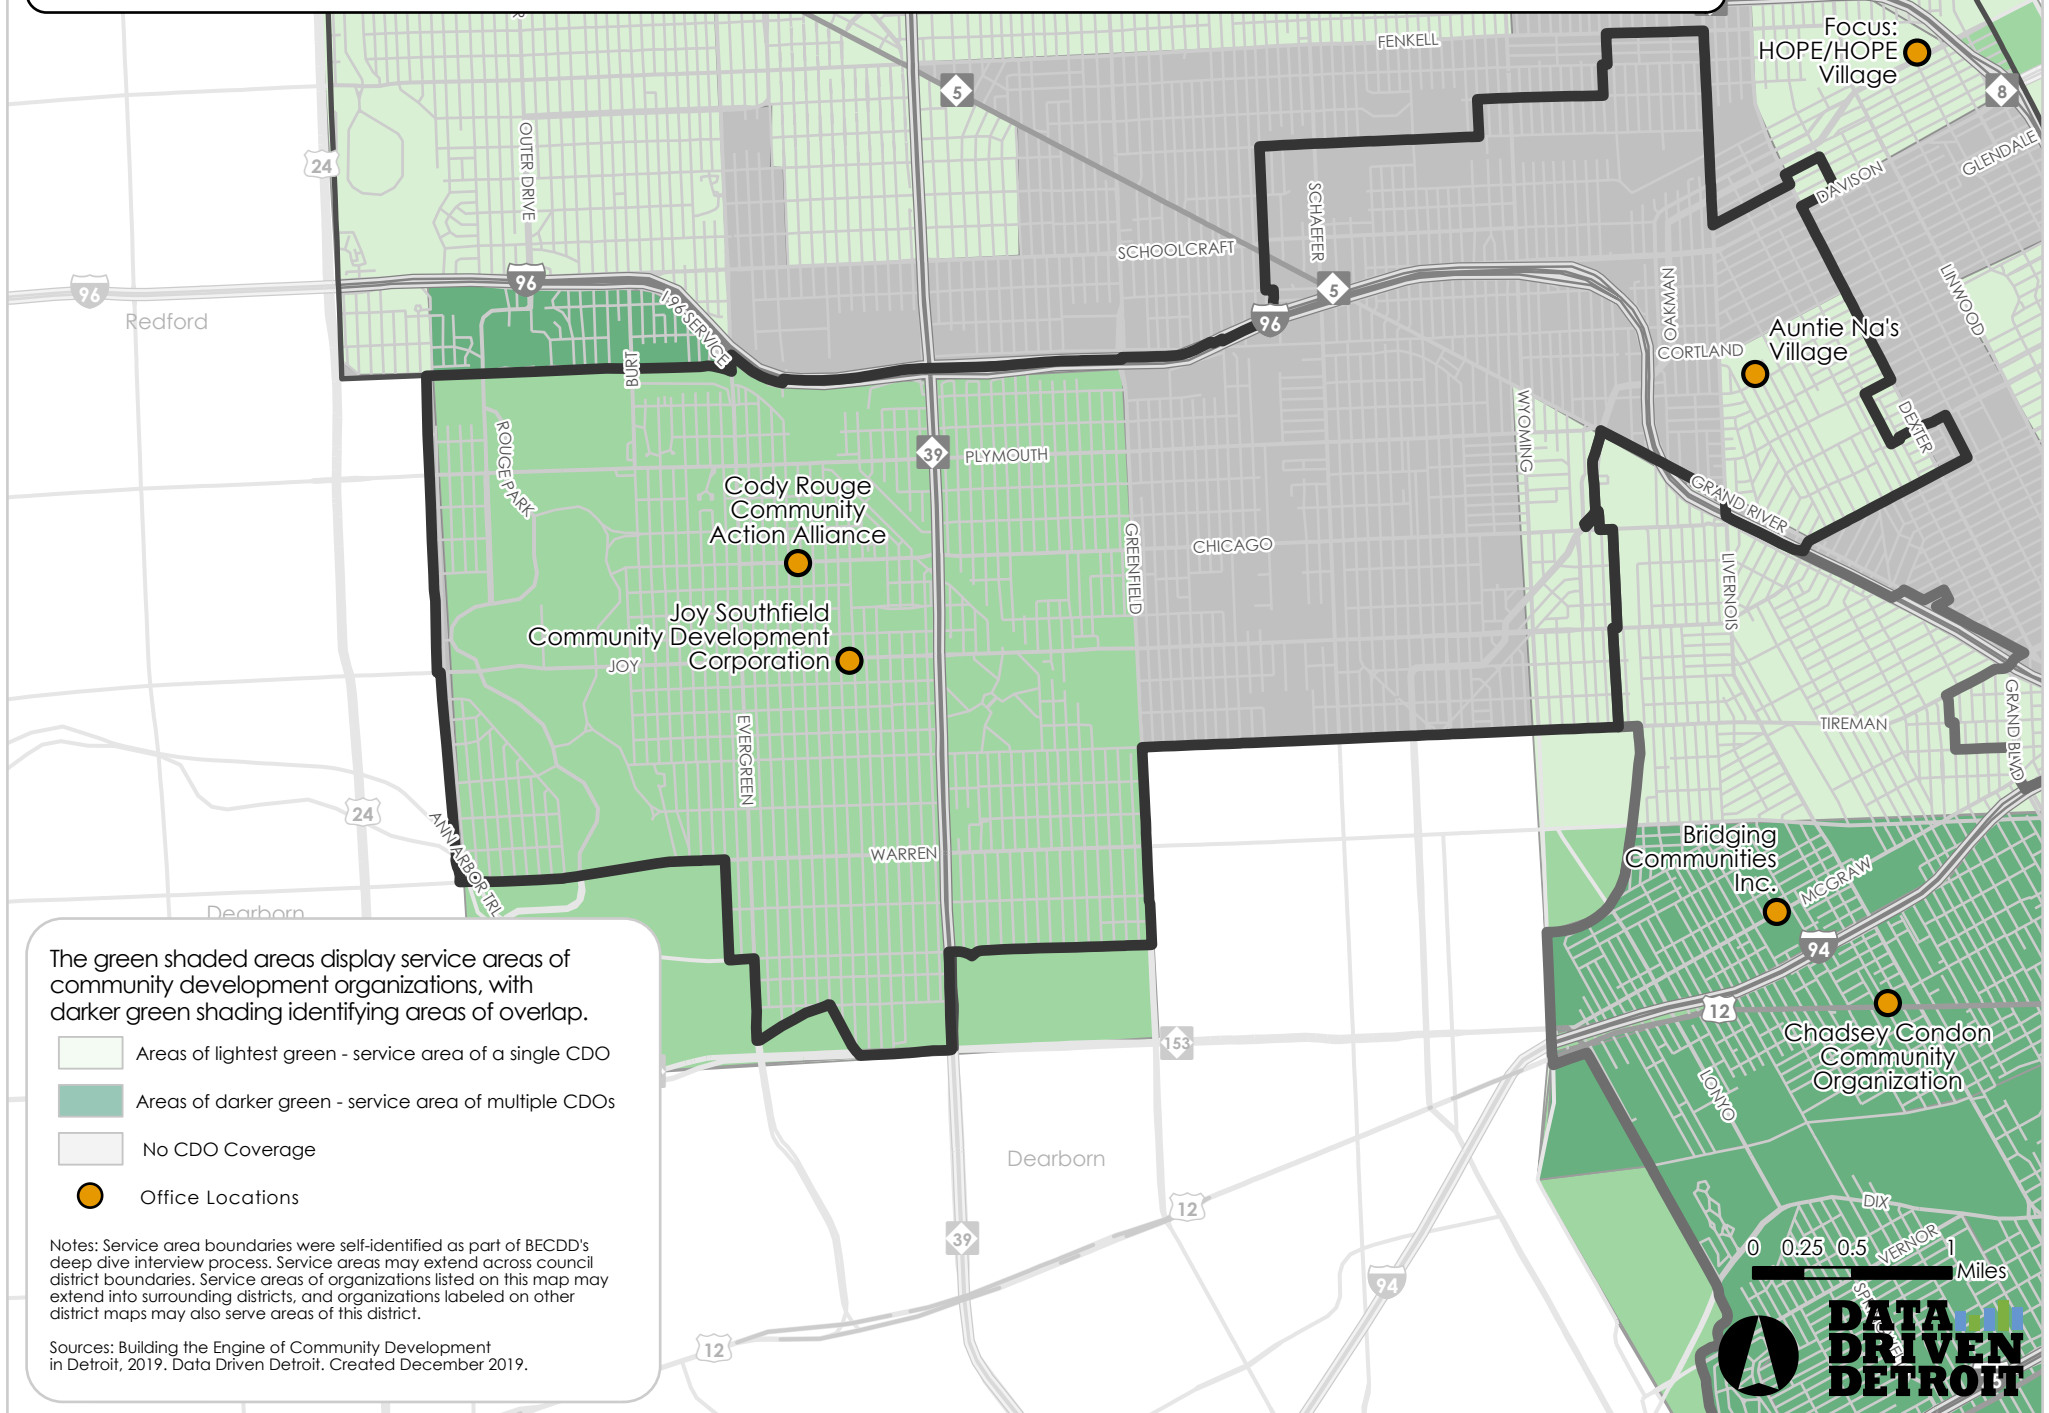

# Community Development Organization Office Locations and Service Areas, 2019 in City Council District 7, Detroit, MI

The green shaded areas display service areas of community development organizations, with darker green shading identifying areas of overlap.

- Areas of lightest green - service area of a single CDO
- Areas of darker green - service area of multiple CDOs
- No CDO Coverage
- Office Locations

Notes: Service area boundaries were self-identified as part of BECCD's deep dive interview process. Service areas may extend across council district boundaries. Service areas of organizations listed on this map may extend into surrounding districts, and organizations labeled on other district maps may also serve areas of this district.

Sources: Building the Engine of Community Development in Detroit, 2019. Data Driven Detroit. Created December 2019.