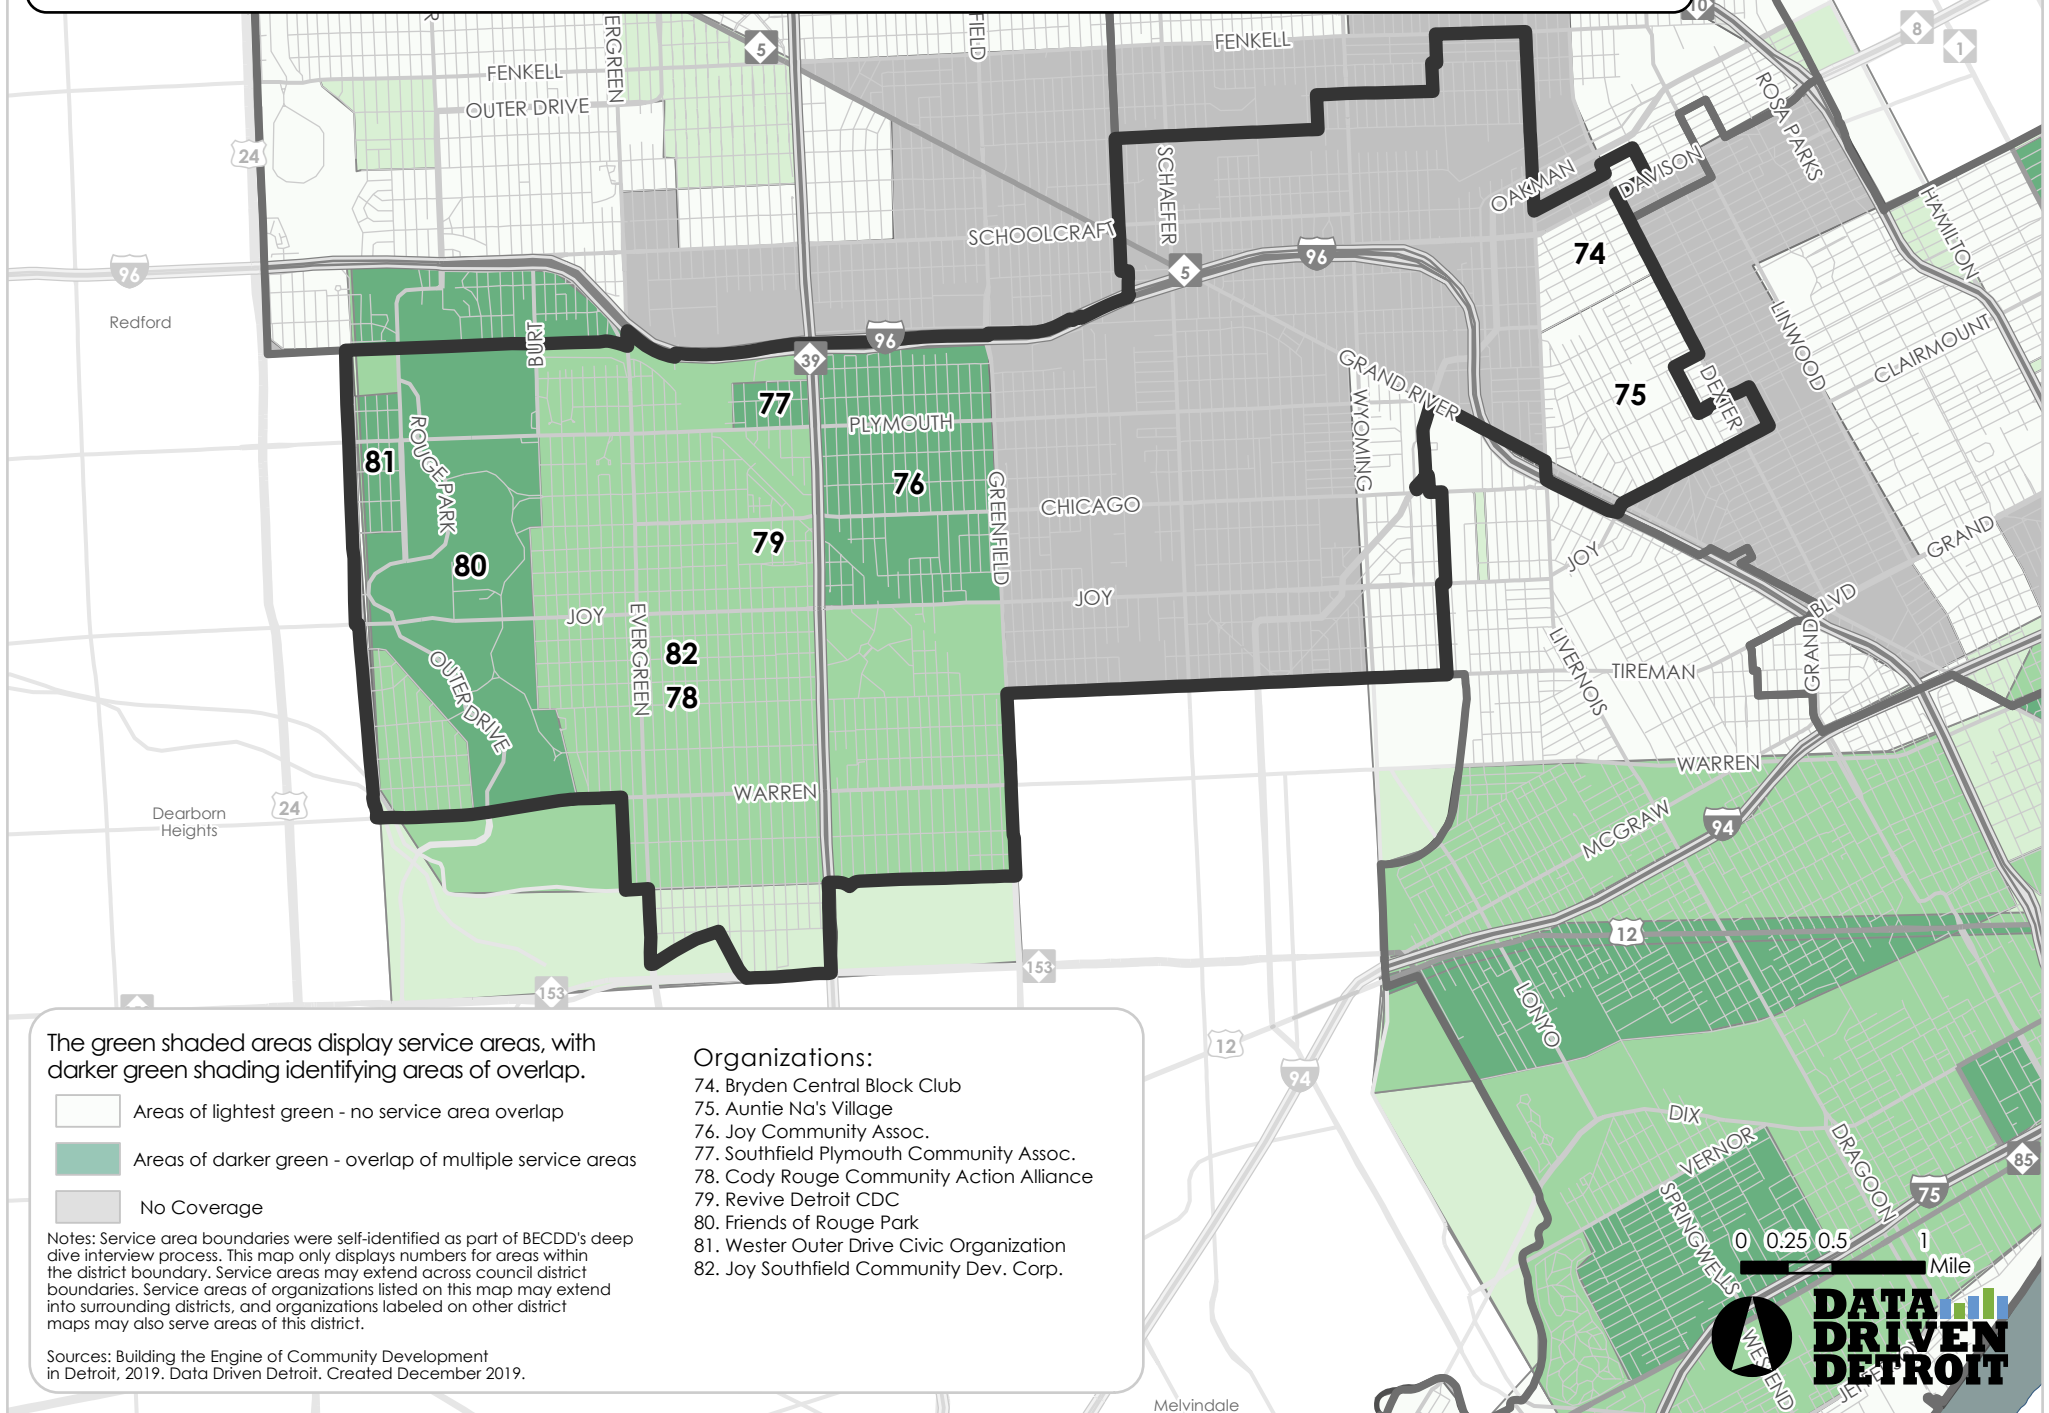

Areas Served by Community Development and Grass Root Organizations, 2019 in City Council District 7, Detroit, MI

The green shaded areas display service areas, with darker green shading identifying areas of overlap.

- Areas of lightest green - no service area overlap
- Areas of darker green - overlap of multiple service areas
- No Coverage

Notes: Service area boundaries were self-identified as part of BECDD's deep dive interview process. This map only displays numbers for areas within the district boundary. Service areas may extend across council district boundaries. Service areas of organizations listed on this map may extend into surrounding districts, and organizations labeled on other district maps may also serve areas of this district.

0 0.25 0.5 1 Mile

Melvindale