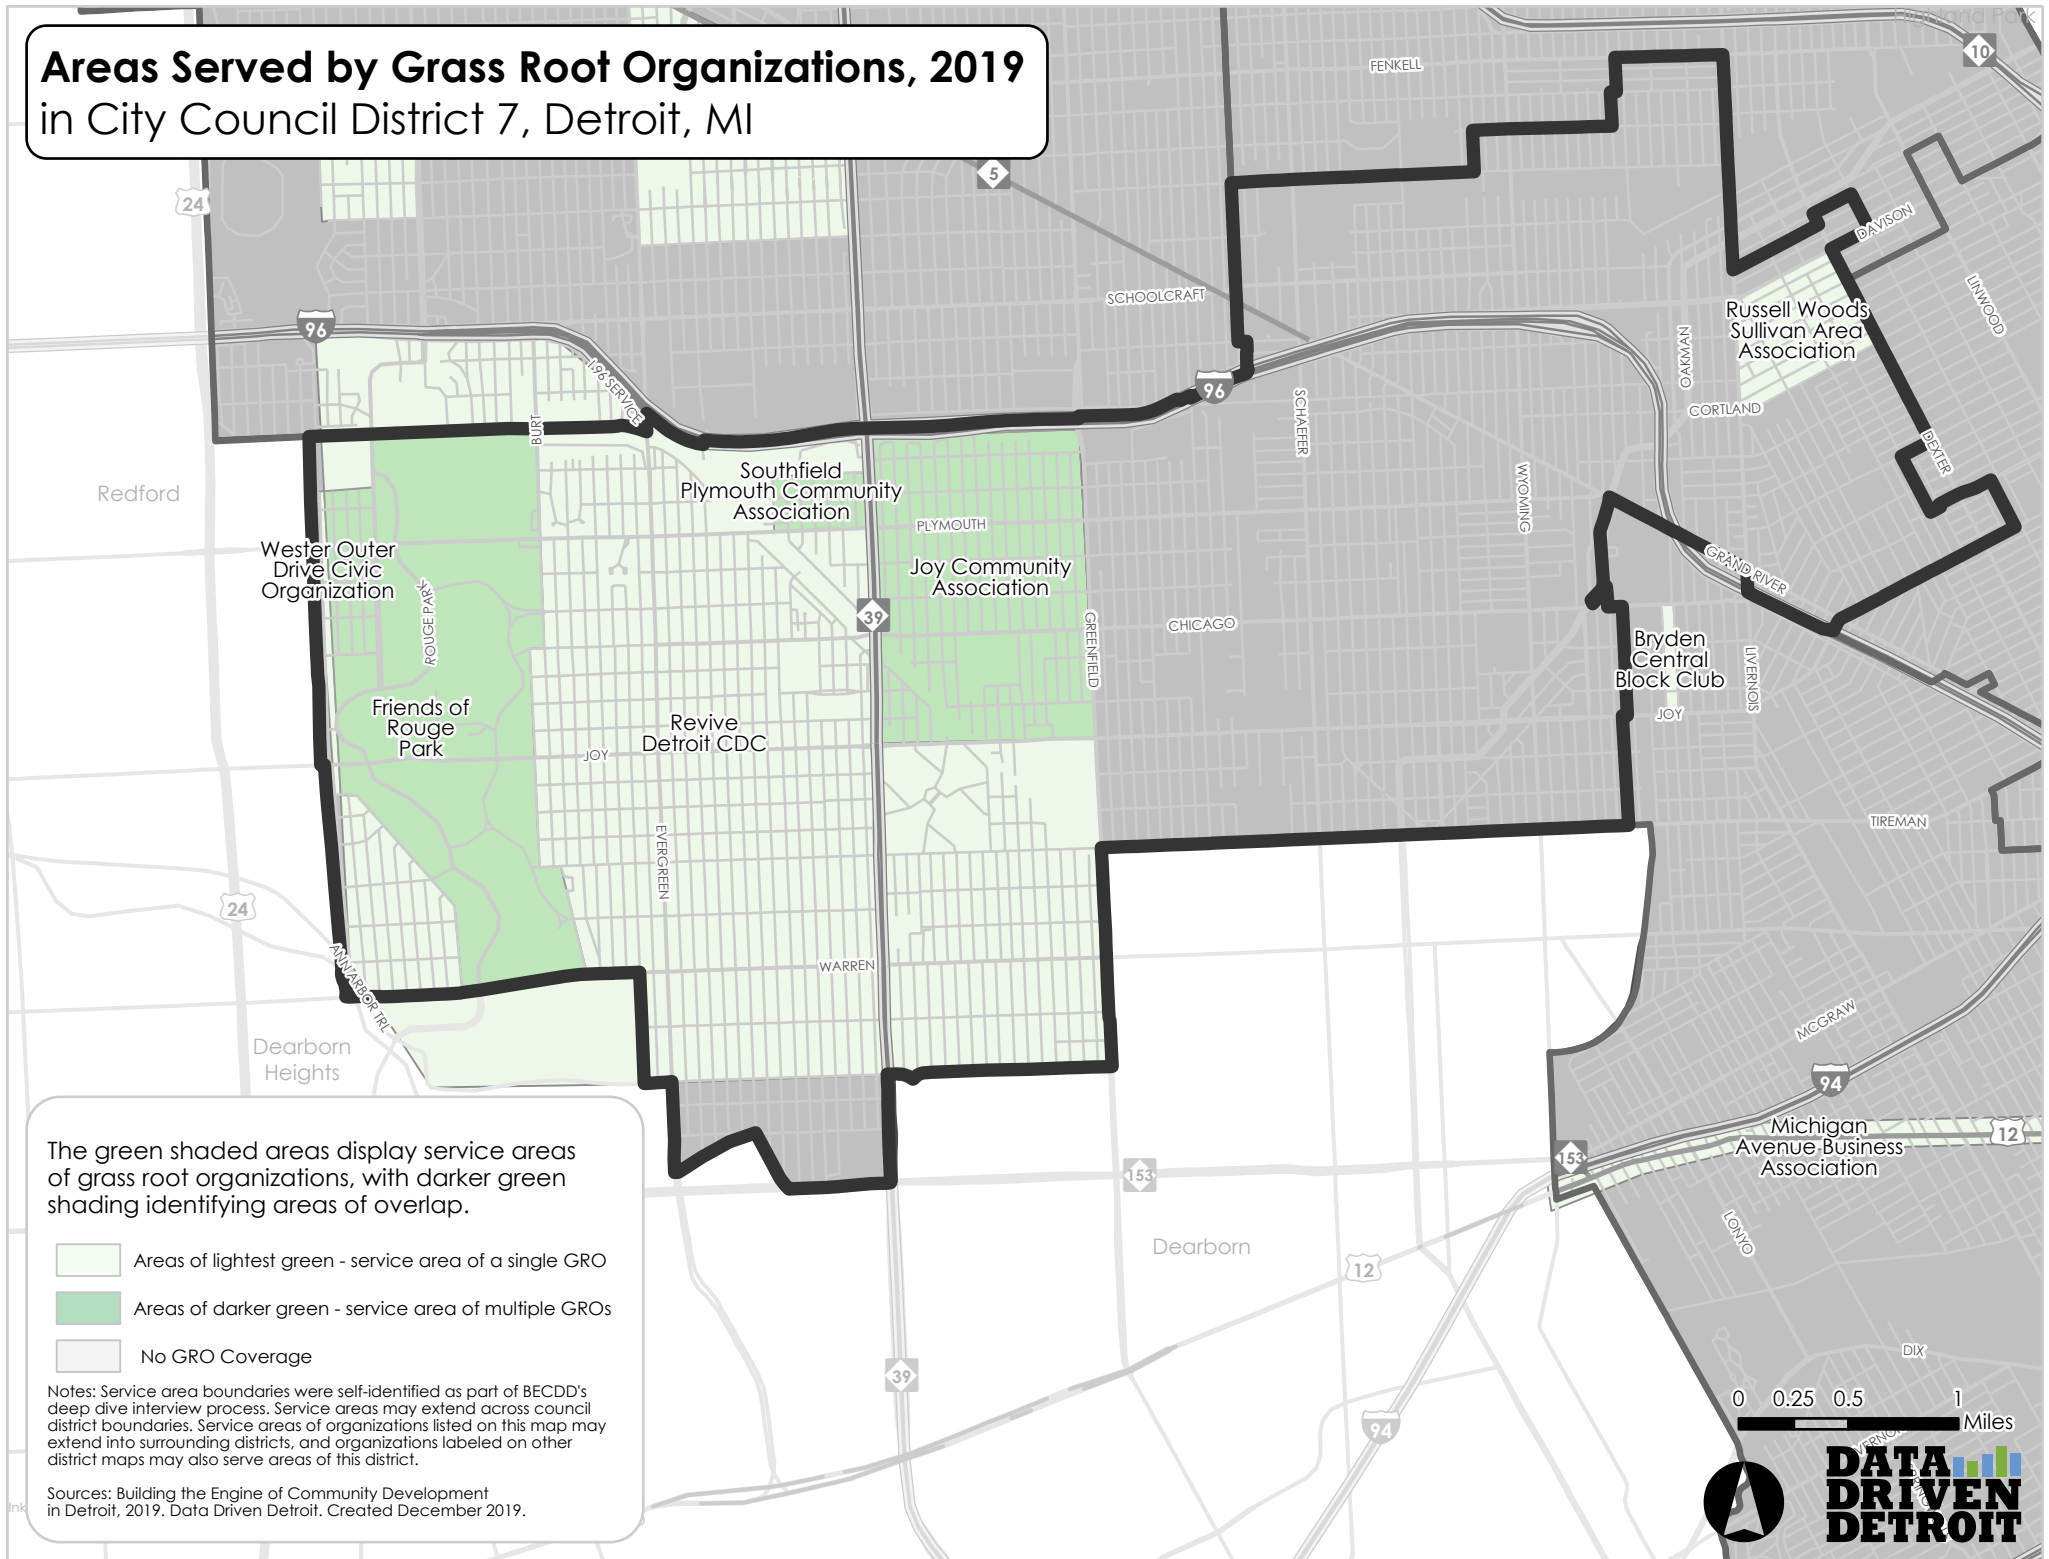

# Areas Served by Grass Root Organizations, 2019 in City Council District 7, Detroit, MI

The green shaded areas display service areas of grass root organizations, with darker green shading identifying areas of overlap.

- Areas of lightest green - service area of a single GRO
- Areas of darker green - service area of multiple GROs
- No GRO Coverage

Notes: Service area boundaries were self-identified as part of BECDD's deep dive interview process. Service areas may extend across council district boundaries. Service areas of organizations listed on this map may extend into surrounding districts, and organizations labeled on other district maps may also serve areas of this district.

Sources: Building the Engine of Community Development in Detroit, 2019. Data Driven Detroit. Created December 2019.

0 0.25 0.5 1 Miles